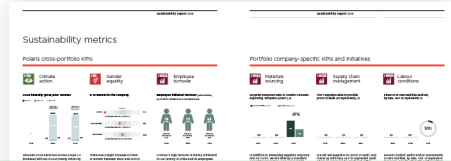

▶ Sustainability Report

contour

Unimouse Series

▶ About Contour