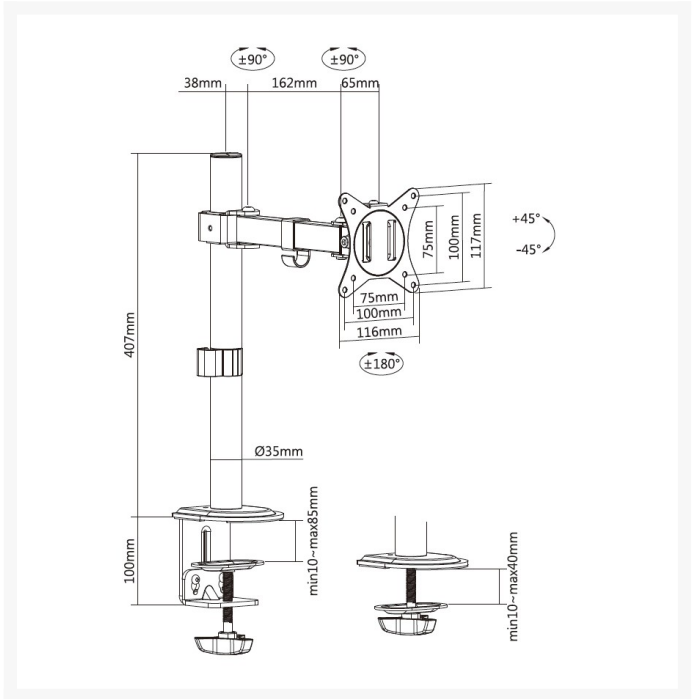

# 650156 17"-32" Articulating Monitor Desk Mount Bracket

## Short Description

1. Mounting Option: Clamp (10-85mm) /Grommet (10-40mm)
2. Max. Load Capacity: 9Kg
3. Max. VESA: 100x100
4. Screen Rotation: 360°
5. Height adjustment
6. Full motion mount
7. Cable clips keep cables organized and protected
8. VESA standards compliant
9. Slide-in VESA plate provides easy access for attachment and detachment

## Description

---

The equip® 650156 Monitor Desk Mount Bracket is a compact but sturdy product that ensures a reliable installation of your LCD/LED monitor.

Flexible design for ample adjustment and viewing angles, adjustable for either portrait or landscape orientation. The freestanding base provides stability and support on any work surface. A convenient phone slot located on the base. A detachable VESA plate for user-friendly installation

## Additional Information

Approval and compliance	RoHS
Compatible display size	17"-32"
Material	Metal, Plastic
Load capacity (kg)	9
Mount	Desk mount
Pan (Swivel) range	+90°~-90°
No. of supported display	1
Tilt range	+45°~-45°
VESA compatibility	100x100,75x75
Product Size	116x308x561mm
Installation	Grommet, Clamp
Anti-Theft	No
Cable Management	Yes
Support Curved TV	No
Quick Release VESA Plate	No
Suggest Desktop Thickness	Clamp: 10~85mm Grommet: 10~40mm
Product weight (kg)	2.42
Product breadth (mm)	308
Product depth (mm)	561
Product height (mm)	116
Color	Black
EAN	4015867228258
Model number	650156
Package contents	650156/manual/screws
TV size	17"-32"