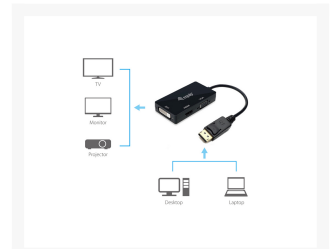

133441 DisplayPort to VGA / HDMI / DVI Adapter

Product Images

Short Description

1. Maximum resolution HDMI: 1080P: 1920 x 1200 @ 144 Hz
2. Maximum resolution DVI: 1920 x 1080 / 60 Hz
3. Maximum resolution VGA: 1920 x 1080 / 60 Hz
4. Simple Plug and Play installation, no additional power supply required

Description

The Equip 133441 3 in1 DisplayPort to HDMI/DVI/VGA adapter allows the operation of a HDMI, DVI or VGA device from the mini display port on your notebook or PC. Supported through the DVI-I HDMI standard, the maximum resolution can be transmitted up to 1080p. It is ideally suited to the operation of projectors, LCD, or LCD TV with an HDMI, DVI or VGA connector from a MacBook, MacBook Pro and other Notebooks with Mini DisplayPort video output.

Additional Information

Approval and compliance	CE & RoHS
Compatible operating systems	Windows 7 Windows 8 Win 10 Mac OS X 10.6 and higher Chrome OS
Jacket material	PVC
Angled insert	No
Product weight (kg)	0.055
Product breadth (mm)	45
Product depth (mm)	15
Product height (mm)	285
Cable length	24cm
Color	Black
EAN	4015867227541
Model number	133441
Package contents	133441
Connector 1	DisplayPort, male
Connector 2	DVI-D (24+1), female, HDMI-A, female, VGA (HD15), female