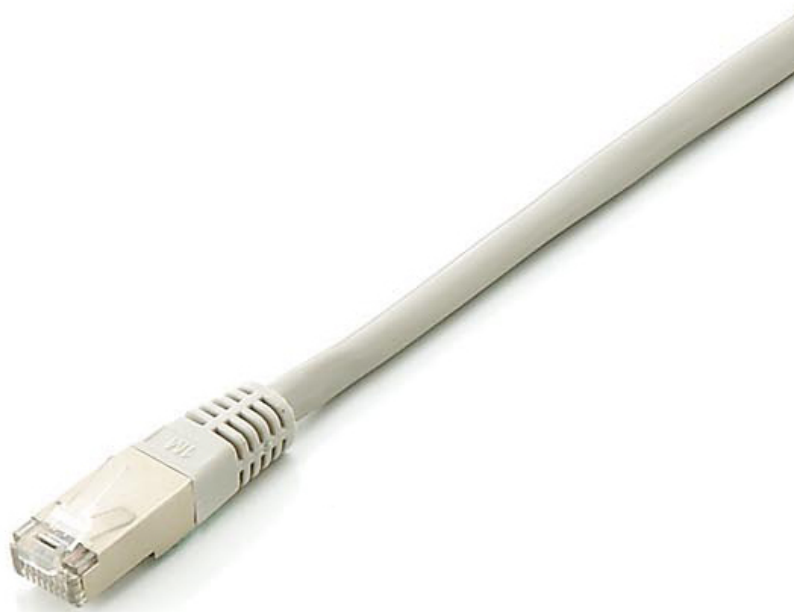

605609 Cat.6A Platinum S/FTP Patch Cable, 20m , Grey

Product Images

Compatible

Compliance Statement

Screened Category 6A
ISO/IEC, EN & ANSI/TIA
Communication Cable

Short Description

1. 4 x 2 AWG 26/7
2. 500MHz performance Bandwidth
3. Transmission: 10Gbit
4. Suitable for PoE, PoE+, PoE++
5. Stranded bare copper conductor
6. Foil and braid shield Reduces EMI/RFI interference
7. PIMF (Pairs in metal Foil)
8. Molded boot with Strain relief
9. RoHS compliant
10. Low Smoke Zero Halogen (LSZH/LSOH)
11. with 3P certificate and UL listed
12. Compliant with ISO/IEC 11801 and EN 50173

Description

Cat.6A Pro S/FTP Patch Cord is composed of preeminent materials and fully-examined to Cat.6A Platinum S/FTP Patch Cord is composed of preeminent materials and fully-examined to conform with industrial

standards. Offering higher bandwidth and better signal-to-noise margin, the Cat.6A cable is able to deliver ultrahigh and error-free performance in the most demanding network environments, specially for 10G application.

Additional Information

Approval and compliance	RoHS, 3P
Conductor material	Copper
Conductor size (AWG)	26AWG
Jacket material	LSZH
Category	Cat.6A
Flat cable	No
Shielded	Yes
Product weight (kg)	0,745
Cable length	20m
Color	Grey
EAN	4015867163511
Model number	605609
Package contents	605609
Cable Length	20m
Shielding	S/FTP
Connector 1	RJ45 male
Connector 2	RJ45 male
Dimensions (W x D x H)	8.34 x 11.68 x 20000 mm