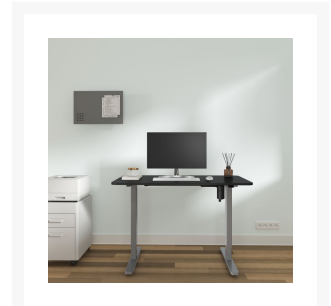

# 650811 ERGO Electric Sit-Stand Desk Frame with Desktop, Grey

## Short Description

---

1. Max. Load Capacity: 70Kg
2. Height adjustable between 68 ~118 cm
3. Single Motor
4. Easy-to-use press controller makes height adjustment easy
5. Thermal and overload protected
6. Strong lifting power with low noise level
7. Built-in Cable management
8. Desktop included
9. Desktop size: L x W = 120 x 60cm

## Description

---

The equip® ERGO Electric Sit-Stand Desk Frame creates your own desk space that lets you stand up during the long workday with an electric height adjustable frame. Periodically standing throughout the day can help relieve tension on the neck, back, and shoulders, as well as increase blood flow and reduce stress. Enjoy being able to stand up in seconds with this sturdy frame featuring a motor lift system for smooth height transitions, telescopic height adjustment for ideal ergonomic viewing. it's included a Desktop with 120 x 60cm no need to extra buy as convenient.