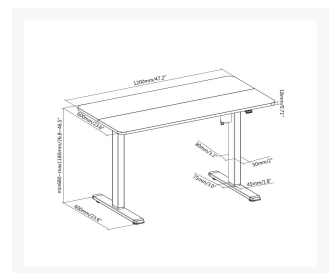

# 650811 ERGO Electric Sit-Stand Desk Frame with Desktop, Grey

## Short Description

---

1. Max. Load Capacity: 70Kg
2. Height adjustable between 68 ~118 cm
3. Single Motor
4. Easy-to-use press controller makes height adjustment easy
5. Thermal and overload protected
6. Strong lifting power with low noise level
7. Built-in Cable management
8. Desktop included
9. Desktop size: L x W = 120 x 60cm

## Description

---

The equip® ERGO Electric Sit-Stand Desk Frame creates your own desk space that lets you stand up during the long workday with an electric height adjustable frame. Periodically standing throughout the day can help relieve tension on the neck, back, and shoulders, as well as increase blood flow and reduce stress. Enjoy being able to stand up in seconds with this sturdy frame featuring a motor lift system for smooth height transitions, telescopic height adjustment for ideal ergonomic viewing. it's included a Desktop with 120 x 60cm no need to extra buy as convenient.

## Additional Information

---

Approval and compliance	CE, RoHS
Max. operating temperature (°C)	40°C
Min. operating temperature (°C)	-5°C
Material	Plastic, Stainless Steel
Height range	680~1180mm
Load capacity (kg)	70kg
Motor	1
Power input	100~240V
Cable Management	Yes
Control panel	Yes
Product weight (kg)	26.5
Product breadth (mm)	600
Product depth (mm)	680-1180
Product height (mm)	1200
Color	Grey
EAN	4015867227190
Model number	650811
Package contents	650811 Screws Manual