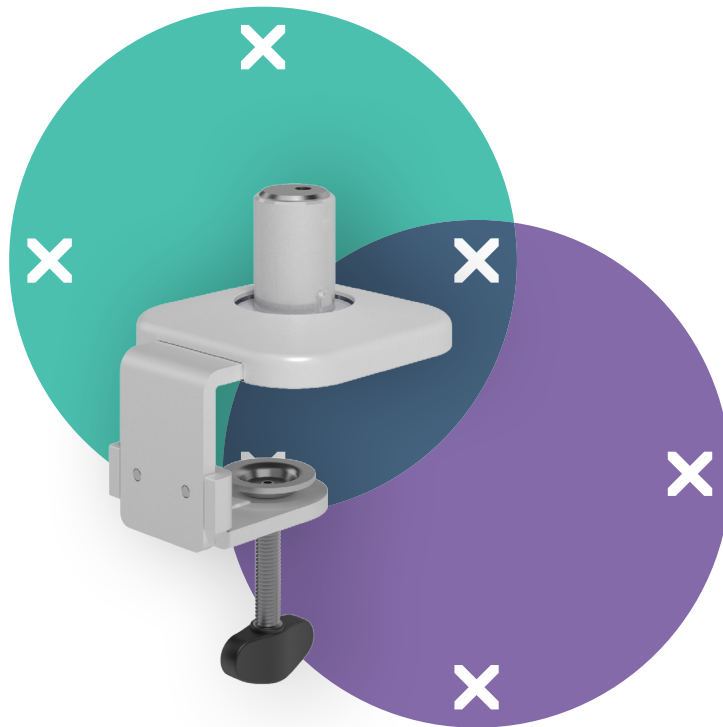

viewprime^x

Warranty

65.910

Viewprime desk clamp - mount 910

Our standard desk clamp is ideally for most desks to mount the single Viewprime plus monitor arm (65.110). Especially if you don't have cable management grommet holes or a M10 bolt hole is not an option, we recommend this mounting option.

- Suitable for a desktop thickness of 12 up to 50 mm (0,5" -2,0")

- Mounting option for single Viewprime plus monitor arm 65.110

viewprime ^x

Viewprime desk clamp - mount 910

2021/03/21

65.910

 185 x 110 x 110 mm

 1 pcs

 white

 1,662 kg

 805410659103