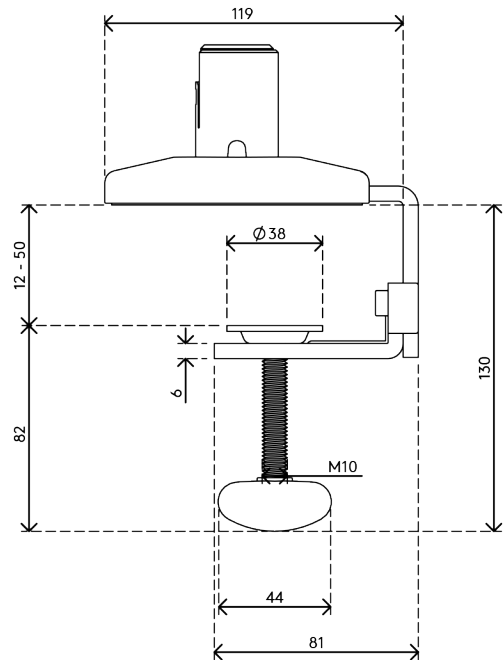

viewprime^x

Warranty

65.910

Viewprime desk clamp - mount 910

Our standard desk clamp is ideally for most desks to mount the single Viewprime plus monitor arm (65.110). Especially if you don't have cable management grommet holes or a M10 bolt hole is not an option, we recommend this mounting option.

- Suitable for a desktop thickness of 12 up to 50 mm (0,5" -2,0")

- Mounting option for single Viewprime plus monitor arm 65.110

viewprime ^x

Viewprime desk clamp - mount 910

2021/03/21

65.910

 185 x 110 x 110 mm

 1 pcs

 white

 1,662 kg

 805410659103