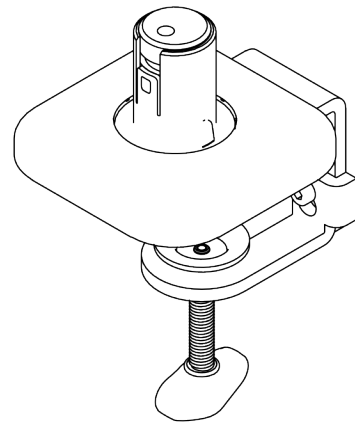

viewprime^x

Warranty

65.910

Viewprime desk clamp - mount 910

Our standard desk clamp is ideally for most desks to mount the single Viewprime plus monitor arm (65.110). Especially if you don't have cable management grommet holes or a M10 bolt hole is not an option, we recommend this mounting option.

- Suitable for a desktop thickness of 12 up to 50 mm (0,5" -2,0")

- Mounting option for single Viewprime plus monitor arm 65.110

viewprime ^x

Viewprime desk clamp - mount 910

2021/03/21

65.910

 185 x 110 x 110 mm