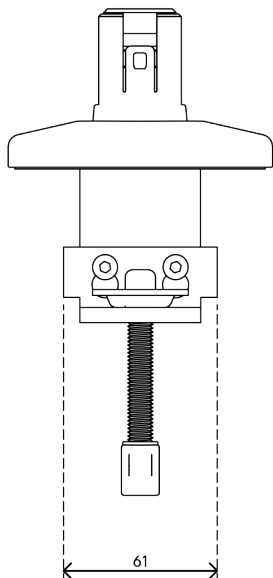

viewprime^x

Warranty

65.910

Viewprime desk clamp - mount 910

Our standard desk clamp is ideally for most desks to mount the single Viewprime plus monitor arm (65.110). Especially if you don't have cable management grommet holes or a M10 bolt hole is not an option, we recommend this mounting option.

- Suitable for a desktop thickness of 12 up to 50 mm (0,5" -2,0")

- Mounting option for single Viewprime plus monitor arm 65.110

viewprime ^x

Viewprime desk clamp - mount 910

2021/03/21

65.910

 185 x 110 x 110 mm