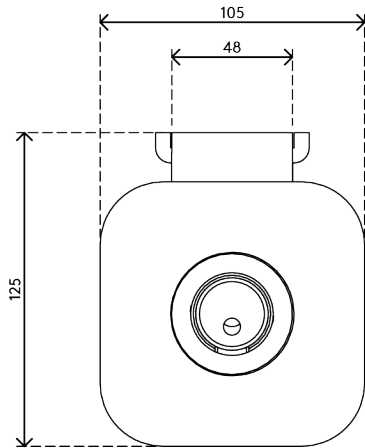

viewprime^x

Warranty

65.910

Viewprime desk clamp - mount 910

Our standard desk clamp is ideally for most desks to mount the single Viewprime plus monitor arm (65.110). Especially if you don't have cable management grommet holes or a M10 bolt hole is not an option, we recommend this mounting option.

- Suitable for a desktop thickness of 12 up to 50 mm (0,5" -2,0")

- Mounting option for single Viewprime plus monitor arm 65.110

viewprime ^x

Viewprime desk clamp - mount 910

2021/03/21

65.910

 185 x 110 x 110 mm

 1 pcs

 white

 1,662 kg

 805410659103