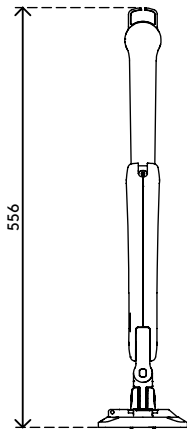

## Viewprime plus monitor arm – desk 110

Ideal for hot desking work environments, offering superior usability. The high-end gas spring allows for fingertip dynamic height adjustment and its precision engineered joints for smooth operation when adjusting the monitor depth. The wide depth adjustment range makes this arm suitable for both, shallow and deep desks. A full feature monitor arm with award winning design.

- Dynamic height adjustment range of 355 mm (14,0")
- Independent depth adjustment of 516 mm (20,3")
- Capable of portrait and landscape orientation ( $\pm 90^\circ$  VESA rotation)
- Built-in gas spring
- Tension adjustment indicator for fast and precise installation
- Integrated cable management
- Quick release included
- VESA MIS-D 75 x 75/100 x 100 mm compatible
- Monitor: tilt  $+90^\circ/-50^\circ$ , swivel  $\pm 90^\circ$ , rotate  $\pm 90^\circ$
- Arm: swivel  $360^\circ$ , limit can be set to  $180^\circ$
- Weight capacity 1,5 - 9 kg (3,3 - 19,8lb.)
- Monitor size limit: height 1034 mm
- Desk mount not included, various options available: 65.810, 65.910, 65.930

# viewprime <sup>x</sup>

355 mm (14,0")

+90°/-50°

180°

+90°/-90°

1034 mm (40,7")

75 x 75/100 x 100

1,5 - 9 kg  
(3,3 - 19,8 lb)

# 65.110

488 x 318 x 125 mm

1 pcs

white

3,1 kg

805410651107