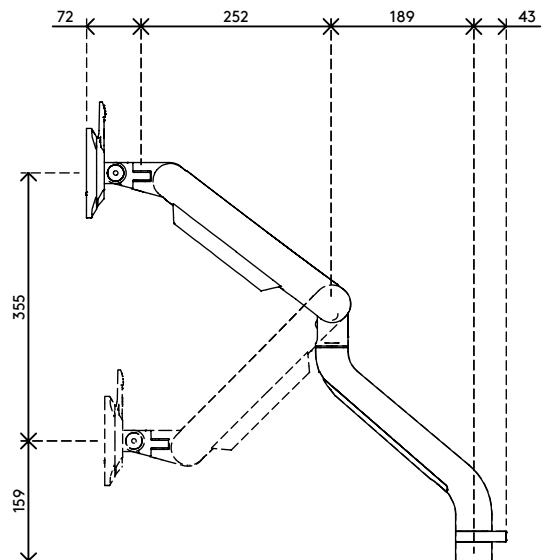

## Viewprime plus monitor arm – desk 110

Ideal for hot desking work environments, offering superior usability. The high-end gas spring allows for fingertip dynamic height adjustment and its precision engineered joints for smooth operation when adjusting the monitor depth. The wide depth adjustment range makes this arm suitable for both, shallow and deep desks. A full feature monitor arm with award winning design.

- Dynamic height adjustment range of 355 mm (14,0")
- Independent depth adjustment of 516 mm (20,3")
- Capable of portrait and landscape orientation ( $\pm 90^\circ$  VESA rotation)
- Built-in gas spring
- Tension adjustment indicator for fast and precise installation
- Integrated cable management
- Quick release included
- VESA MIS-D 75 x 75/100 x 100 mm compatible
- Monitor: tilt  $+90^\circ/-50^\circ$ , swivel  $\pm 90^\circ$ , rotate  $\pm 90^\circ$
- Arm: swivel  $360^\circ$ , limit can be set to  $180^\circ$
- Weight capacity 1,5 - 9 kg (3,3 - 19,8lb.)
- Monitor size limit: height 1034 mm
- Desk mount not included, various options available: 65.810, 65.910, 65.930

# viewprime <sup>x</sup>

355 mm (14,0")

+90°/-50°

180°

+90°/-90°

1034 mm (40,7")

75 x 75/100 x 100

1,5 - 9 kg  
(3,3 - 19,8 lb)

# 65.110

488 x 318 x 125 mm

1 pcs

white

3,1 kg

805410651107