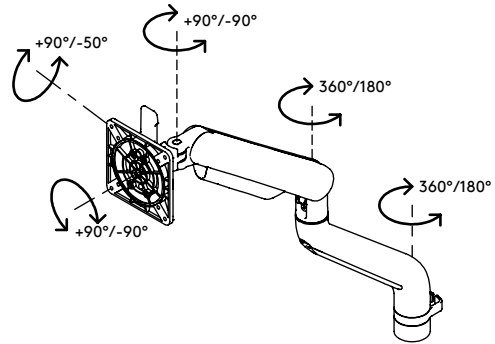

## Viewprime plus monitor arm – desk 110

Ideal for hot desking work environments, offering superior usability. The high-end gas spring allows for fingertip dynamic height adjustment and its precision engineered joints for smooth operation when adjusting the monitor depth. The wide depth adjustment range makes this arm suitable for both, shallow and deep desks. A full feature monitor arm with award winning design.

- Dynamic height adjustment range of 355 mm (14,0")
- Independent depth adjustment of 516 mm (20,3")
- Capable of portrait and landscape orientation ( $\pm 90^\circ$  VESA rotation)
- Built-in gas spring
- Tension adjustment indicator for fast and precise installation
- Integrated cable management
- Quick release included
- VESA MIS-D 75 x 75/100 x 100 mm compatible
- Monitor: tilt  $+90^\circ/-50^\circ$ , swivel  $\pm 90^\circ$ , rotate  $\pm 90^\circ$
- Arm: swivel  $360^\circ$ , limit can be set to  $180^\circ$
- Weight capacity 1,5 - 9 kg (3,3 - 19,8lb.)
- Monitor size limit: height 1034 mm
- Desk mount not included, various options available: 65.810, 65.910, 65.930

# viewprime <sup>x</sup>

355 mm (14,0")

+90°/-50°

180°

+90°/-90°

1034 mm (40,7")

75 x 75/100 x 100

1,5 - 9 kg  
(3,3 - 19,8 lb)

# 65.110

488 x 318 x 125 mm

1 pcs

white

3,1 kg

805410651107