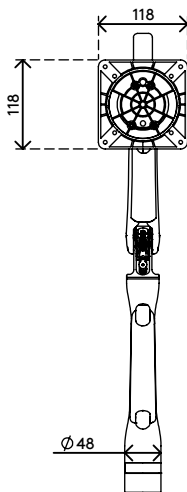

## Viewprime plus monitor arm – desk 110

Ideal for hot desking work environments, offering superior usability. The high-end gas spring allows for fingertip dynamic height adjustment and its precision engineered joints for smooth operation when adjusting the monitor depth. The wide depth adjustment range makes this arm suitable for both, shallow and deep desks. A full feature monitor arm with award winning design.

- Dynamic height adjustment range of 355 mm (14,0")
- Independent depth adjustment of 516 mm (20,3")
- Capable of portrait and landscape orientation ( $\pm 90^\circ$  VESA rotation)
- Built-in gas spring
- Tension adjustment indicator for fast and precise installation
- Integrated cable management
- Quick release included
- VESA MIS-D 75 x 75/100 x 100 mm compatible
- Monitor: tilt  $+90^\circ/-50^\circ$ , swivel  $\pm 90^\circ$ , rotate  $\pm 90^\circ$
- Arm: swivel  $360^\circ$ , limit can be set to  $180^\circ$
- Weight capacity 1,5 - 9 kg (3,3 - 19,8lb.)
- Monitor size limit: height 1034 mm
- Desk mount not included, various options available: 65.810, 65.910, 65.930

# viewprime <sup>x</sup>

355 mm (14,0")

+90°/-50°

180°

+90°/-90°

1034 mm (40,7")

75 x 75/100 x 100

1,5 - 9 kg  
(3,3 - 19,8 lb)

# 65.110

488 x 318 x 125 mm

1 pcs

white

3,1 kg

805410651107