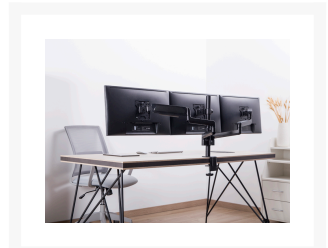

650134 17"-27" Triple Monitor Desk Mount Bracket

Product Images

Short Description

Mounting Option: Clamp/Grommet

1. Screen Rotation: 360°
2. Max. VESA: 100x100
3. Max. Load Capacity: 7Kg (per screen)
4. Sturdy and lightweight aluminum construction
5. Gas spring structure offers perfect counterbalance presentation in all directions
6. Built-in spring tension gauge can be easily adjusted to fit varied weights on the arm
7. VESA standards compliant
8. Tool-free height adjustment
9. Integrated cable management system

Description

10. The equip® Monitor Desk Mount Bracket is a compact but sturdy product that ensures a reliable installation of your LCD/LED monitor. Follow the graphic guide included in the package, you can install your monitor on

your own with ease.

11.

Additional Information

Approval and compliance	ROHS
Load capacity (kg)	1~7kg(per screen)
Mount	Desk mount
Pan (Swivel) range	+90°~-90°
No. of supported display	3
Tilt range	+35°~-35°
VESA compatible	75x75,100x100
Product weight (kg)	6.25
Product breadth (mm)	161
Product depth (mm)	579
Product height (mm)	1418
Color	Black
EAN	4015867225387
Model number	650134
Package contents	650134