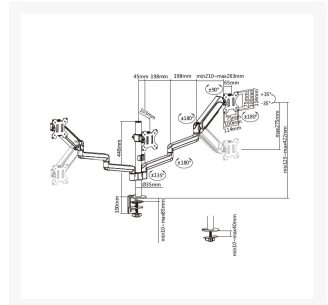

650134 17"-27" Triple Monitor Desk Mount Bracket

Product Images

Short Description

Mounting Option: Clamp/Grommet

1. Screen Rotation: 360°
2. Max. VESA: 100x100
3. Max. Load Capacity: 7Kg (per screen)
4. Sturdy and lightweight aluminum construction
5. Gas spring structure offers perfect counterbalance presentation in all directions
6. Built-in spring tension gauge can be easily adjusted to fit varied weights on the arm
7. VESA standards compliant
8. Tool-free height adjustment
9. Integrated cable management system

Description

10. The equip® Monitor Desk Mount Bracket is a compact but sturdy product that ensures a reliable installation of your LCD/LED monitor. Follow the graphic guide included in the package, you can install your monitor on

your own with ease.

11.

Additional Information

Approval and compliance	ROHS
Load capacity (kg)	1~7kg(per screen)
Mount	Desk mount
Pan (Swivel) range	+90°~-90°
No. of supported display	3
Tilt range	+35°~-35°
VESA compatible	75x75,100x100
Product weight (kg)	6.25
Product breadth (mm)	161
Product depth (mm)	579
Product height (mm)	1418
Color	Black
EAN	4015867225387
Model number	650134
Package contents	650134