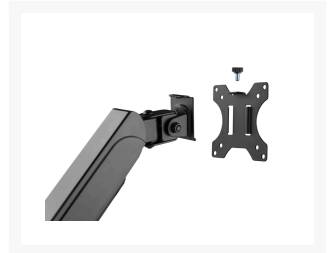

650134 17"-27" Triple Monitor Desk Mount Bracket

Product Images

Short Description

Mounting Option: Clamp/Grommet

1. Screen Rotation: 360°
2. Max. VESA: 100x100
3. Max. Load Capacity: 7Kg (per screen)
4. Sturdy and lightweight aluminum construction
5. Gas spring structure offers perfect counterbalance presentation in all directions
6. Built-in spring tension gauge can be easily adjusted to fit varied weights on the arm
7. VESA standards compliant
8. Tool-free height adjustment
9. Integrated cable management system

Description

10. The equip® Monitor Desk Mount Bracket is a compact but sturdy product that ensures a reliable installation of your LCD/LED monitor. Follow the graphic guide included in the package, you can install your monitor on

your own with ease.

11.

Additional Information

Approval and compliance	ROHS
Load capacity (kg)	1~7kg(per screen)
Mount	Desk mount
Pan (Swivel) range	+90°~-90°
No. of supported display	3
Tilt range	+35°~-35°
VESA compatible	75x75,100x100
Product weight (kg)	6.25
Product breadth (mm)	161
Product depth (mm)	579
Product height (mm)	1418
Color	Black
EAN	4015867225387
Model number	650134
Package contents	650134