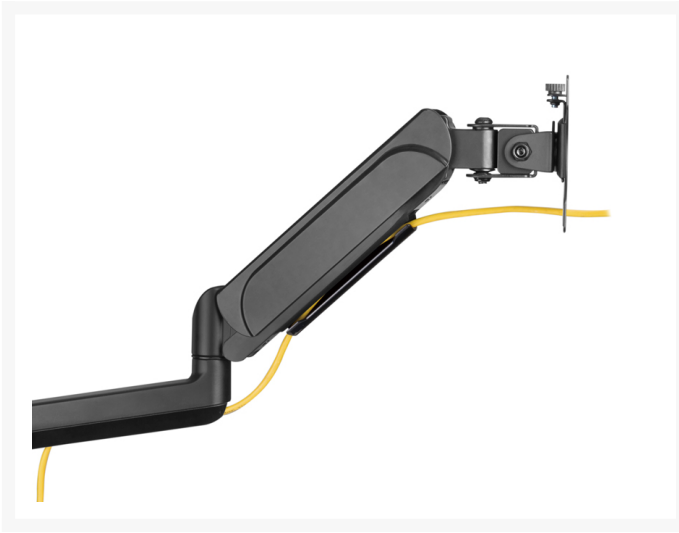

650134 17"-27" Triple Monitor Desk Mount Bracket

Product Images

Short Description

Mounting Option: Clamp/Grommet

1. Screen Rotation: 360°
2. Max. VESA: 100x100
3. Max. Load Capacity: 7Kg (per screen)
4. Sturdy and lightweight aluminum construction
5. Gas spring structure offers perfect counterbalance presentation in all directions
6. Built-in spring tension gauge can be easily adjusted to fit varied weights on the arm
7. VESA standards compliant
8. Tool-free height adjustment
9. Integrated cable management system

Description

10. The equip® Monitor Desk Mount Bracket is a compact but sturdy product that ensures a reliable installation of your LCD/LED monitor. Follow the graphic guide included in the package, you can install your monitor on

your own with ease.

11.

Additional Information

Approval and compliance	ROHS
Load capacity (kg)	1~7kg(per screen)
Mount	Desk mount
Pan (Swivel) range	+90°~-90°
No. of supported display	3
Tilt range	+35°~-35°
VESA compatible	75x75,100x100
Product weight (kg)	6.25
Product breadth (mm)	161
Product depth (mm)	579
Product height (mm)	1418
Color	Black
EAN	4015867225387
Model number	650134
Package contents	650134