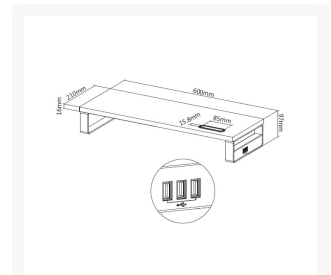

650881 Desktop Monitor Stand with USB

Product Images

Short Description

1. Increased storage room beneath the desktop
2. Non-skid Silicone Pads
3. Raise your monitor to viewing comfort
4. Max. Load Capacity: 15Kgs
5. with 3 x USB 2.0 ports
6. With integrated smartphone holder

Description

The equip® ERGO 650880 was designed to let you say goodbye to a messy workspace with this Desktop Monitor Stand. Rather than setting your monitor directly on the desktop, this high-quality stand elevates it to an ergonomically correct eye position, while providing additional workspace and increased storage area for less desktop clutter. Reduce eye and neck strain while working smarter in a more organized environment. and has 3 USB 2.0 ports allow you to used.

Additional Information

Approval and compliance	RoHS
Load capacity (kg)	15kg
Product weight (kg)	2.67
Product breadth (mm)	210
Product depth (mm)	97
Product height (mm)	600
Color	Black
EAN	4015867222140
Model number	650881
Package contents	650881