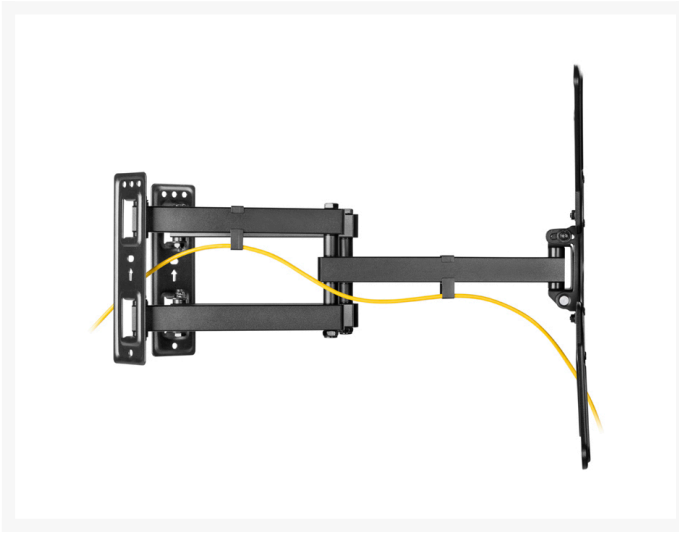

650328 23"-55" Full motion Corner TV Wall Mount Bracket

Product Images

Short Description

2. Max. Load Capacity: 45Kg
3. Max. VESA: 400x400
4. VESA standards compliant
5. Split Wall Plate: works on different angled corner walls and save space (also can be installed on flat wall)
6. Free-tilting design for multiple monitor viewing angles
7. Built-in level adjustment ensures perfect positioning
8. Build-in cable management

Description

The equip® TV Wall Mount Bracket is a compact but sturdy product that ensures a reliable installation of your LCD/TV. Follow the graphic guide included in the package, you can install your TV on your own with ease. The wall bracket fits most of the wall materials- brick, concrete and wood, making the ideal choice for you to set up your screens.

Split Wall Plate: works on different angled corner walls and save space (also can be installed on flat wall)

Additional Information

Approval and compliance	RoHS
Material	Plastic, Stainless Steel
Load capacity (kg)	45kg
Mount	Wall mount
Pan (Swivel) range	+45°~-45°
Tilt range	+2°~-15°
VESA compatible	200x100,200x200,300x300,400x200,400x300,400x400
Bracket type	Tiltable & Swivel
Product weight (kg)	4.36
Product breadth (mm)	435
Product depth (mm)	528
Product height (mm)	435
Color	Black
EAN	4015867225752
Model number	650328
Package contents	650328
TV size	23"-55"