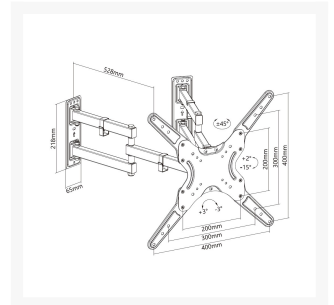

650328 23"-55" Full motion Corner TV Wall Mount Bracket

Product Images

Short Description

2. Max. Load Capacity: 45Kg
3. Max. VESA: 400x400
4. VESA standards compliant
5. Split Wall Plate: works on different angled corner walls and save space (also can be installed on flat wall)
6. Free-tilting design for multiple monitor viewing angles
7. Built-in level adjustment ensures perfect positioning
8. Build-in cable management

Description

The equip® TV Wall Mount Bracket is a compact but sturdy product that ensures a reliable installation of your LCD/TV. Follow the graphic guide included in the package, you can install your TV on your own with ease. The wall bracket fits most of the wall materials- brick, concrete and wood, making the ideal choice for you to set up your screens.

Split Wall Plate: works on different angled corner walls and save space (also can be installed on flat wall)

Additional Information

Approval and compliance	RoHS
Material	Plastic, Stainless Steel
Load capacity (kg)	45kg
Mount	Wall mount
Pan (Swivel) range	+45°~-45°
Tilt range	+2°~-15°
VESA compatible	200x100,200x200,300x300,400x200,400x300,400x400
Bracket type	Tiltable & Swivel
Product weight (kg)	4.36
Product breadth (mm)	435
Product depth (mm)	528
Product height (mm)	435
Color	Black
EAN	4015867225752
Model number	650328
Package contents	650328
TV size	23"-55"