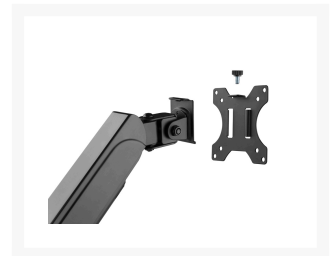

650132 13"-32" Monitor Desk Mount Bracket

Product Images

Short Description

1. Mounting Option: Clamp/Grommet
2. Screen Rotation: 360°
3. Max. VESA: 100x100
4. Max. Load Capacity: 9Kg (per screen)
5. Sturdy and lightweight aluminum construction
6. Gas spring structure offers perfect counterbalance presentation in all directions
7. Built-in spring tension gauge can be easily adjusted to fit varied weights on the arm
8. VESA standards compliant
9. Tool-free height adjustment
10. Integrated cable management system

Description

The equip® Monitor Desk Mount Bracket is a compact but sturdy product that ensures a reliable installation of your LCD/LED monitor. Follow the graphic guide included in the package, you can install your monitor on

your own with ease.

Additional Information

Approval and compliance	ROHS
Load capacity (kg)	1~9kg
Mount	Desk mount
Pan (Swivel) range	+90°~-90°
No. of supported display	1
Tilt range	+35°~-35°
VESA compatible	75x75,100x100
Product weight (kg)	3.3
Product breadth (mm)	538
Product depth (mm)	715
Product height (mm)	114
Color	Black
EAN	4015867225363
Model number	650132
Package contents	650132
TV size	13"-32"