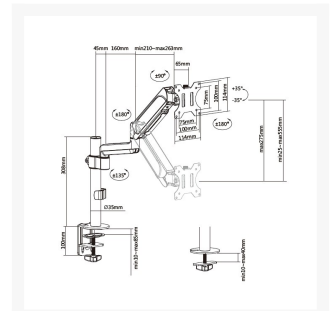

650132 13"-32" Monitor Desk Mount Bracket

Product Images

Short Description

1. Mounting Option: Clamp/Grommet
2. Screen Rotation: 360°
3. Max. VESA: 100x100
4. Max. Load Capacity: 9Kg (per screen)
5. Sturdy and lightweight aluminum construction
6. Gas spring structure offers perfect counterbalance presentation in all directions
7. Built-in spring tension gauge can be easily adjusted to fit varied weights on the arm
8. VESA standards compliant
9. Tool-free height adjustment
10. Integrated cable management system

Description

The equip® Monitor Desk Mount Bracket is a compact but sturdy product that ensures a reliable installation of your LCD/LED monitor. Follow the graphic guide included in the package, you can install your monitor on

your own with ease.

Additional Information

Approval and compliance	ROHS
Load capacity (kg)	1~9kg
Mount	Desk mount
Pan (Swivel) range	+90°~-90°
No. of supported display	1
Tilt range	+35°~-35°
VESA compatible	75x75,100x100
Product weight (kg)	3.3
Product breadth (mm)	538
Product depth (mm)	715
Product height (mm)	114
Color	Black
EAN	4015867225363
Model number	650132
Package contents	650132
TV size	13"-32"