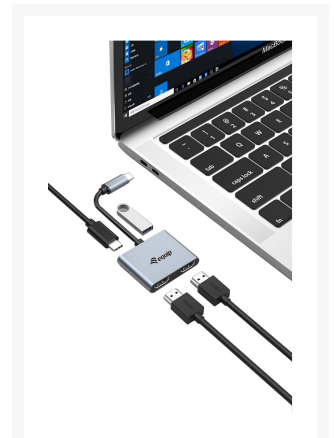

133484 USB-C 4 in 1 Dual HDMI Adapter

Product Images

Short Description

1. Supports HDMI resolution up to 4K*2K 30Hz
2. HDMI x 2 port
3. USB 3.0 super speed (5Gb/s) x 1
4. Supports display modes : extended, mirror
5. USB-C charging port compliant with USB Power Delivery (PD) 3.0
6. technology
7. Aluminum casing for heat dissipation

Description

The equip® MST hub lets you connect two HDMI monitors to your USB-C computer. MST works on any Windows® device that supports DP Alt Mode over USB Type-C. The USB-C HDMI hub is powered by the USB-C port, so you don't require an additional power adapter.

Additional Information

Approval and compliance	CE, RoHS
Connector	USB-C
Angled insert	No
Product weight (kg)	0.06
Product breadth (mm)	56
Product depth (mm)	10
Product height (mm)	180
Color	Silver
EAN	4015867225684
Model number	133484
Package contents	133484
HDMI out	2
Connector 1	USB-C, male