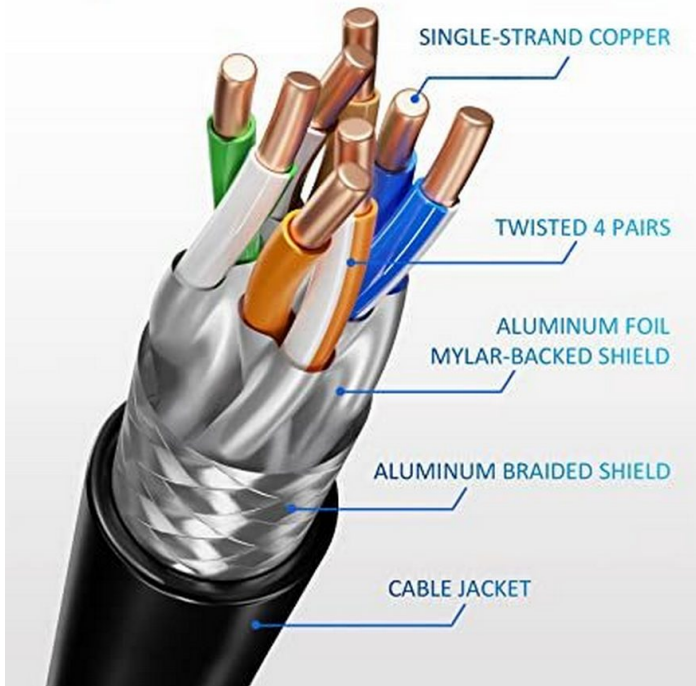

608057 Cat 8.1 S/FTP Patch Cable, LSOH, Black color , 0.5m

Product Images

Cat 8.1 Ethernet Cable offer Premium Speed up to 40Gbps for High Speed Gaming devices

24AWG Premium quality High Performance

Short Description

1. 4x 2 AWG 24/7
2. Gold Plated Connectors for high signal quality
3. Stranded bare copper conductor
4. Foil and braid shield reduces EMI/RFI interference
5. PIMF (pairs in metal foil)
6. 2000 MHz transmission Bandwidth
7. Transmission: 25Gbit, 40Gbit
8. interference PoE++ compatible
9. RoHS compliant
10. Low Smoke Zero Halogen (LSZH/LSOH)
11. Compliant with ISO/IEC 11801 and EN 50173

Description

The equip® Cat 8.1 S/FTP Patch Cord is composed of preeminent materials and fully-examined to conform with industrial standards. Offering higher bandwidth and better signal-to-noise margin, the Cat 8.1 cable is able to deliver ultrahigh and error-free performance in the most demanding network environments, specially for 40G application.