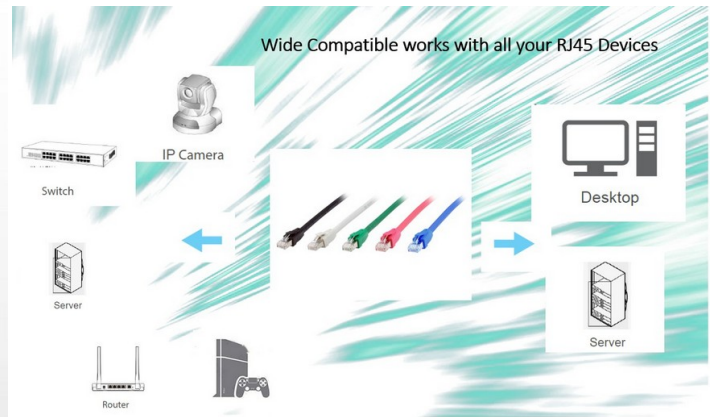

608057 Cat 8.1 S/FTP Patch Cable, LSOH, Black color , 0.5m

Product Images

Cat 8.1 Ethernet Cable offer Premium Speed up to 40Gbps for High Speed Gaming devices

24AWG Premium quality High Performance

Short Description

1. 4x 2 AWG 24/7
2. Gold Plated Connectors for high signal quality
3. Stranded bare copper conductor
4. Foil and braid shield reduces EMI/RFI interference
5. PIMF (pairs in metal foil)
6. 2000 MHz transmission Bandwidth
7. Transmission: 25Gbit, 40Gbit
8. interference PoE++ compatible
9. RoHS compliant
10. Low Smoke Zero Halogen (LSZH/LSOH)
11. Compliant with ISO/IEC 11801 and EN 50173

Description

The equip® Cat 8.1 S/FTP Patch Cord is composed of preeminent materials and fully-examined to conform with industrial standards. Offering higher bandwidth and better signal-to-noise margin, the Cat 8.1 cable is able to deliver ultrahigh and error-free performance in the most demanding network environments, specially for 40G application.

Additional Information

Approval and compliance	ROHS
Conductor material	Copper
Conductor size (AWG)	24AWG
Jacket material	LSZH
Category	Cat 8.1
Flat cable	No
Shielded	Yes
Product weight (kg)	0,051
Cable length	0.5m
Color	Black
EAN	4015867223574
Model number	608057
Package contents	608057
Cable Length	0.50m
Shielding	S/FTP
Connector 1	RJ45 male
Connector 2	RJ45 male
Dimensions (W x D x H)	8 x 8 x 500 mm