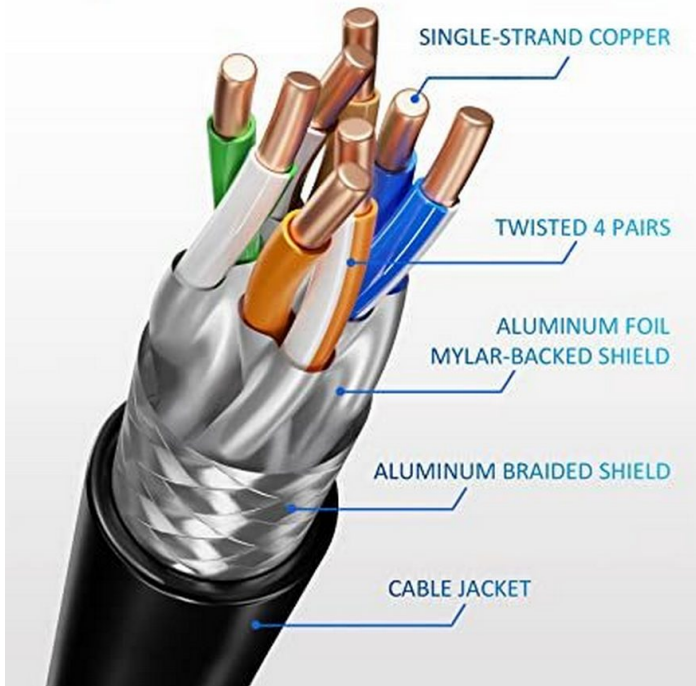

# 608030 Cat 8.1 S/FTP Patch Cable, LSOH, Blue color , 1.0m

## Short Description

1. 4x 2 AWG 24/7
2. Gold Plated Connectors for high signal quality
3. Stranded bare copper conductor
4. Foil and braid shield reduces EMI/RFI interference
5. PIMF (pairs in metal foil)
6. 2000 MHz transmission Bandwidth
7. Transmission: 25Gbit, 40Gbit
8. interference PoE++ compatible
9. RoHS compliant
10. Low Smoke Zero Halogen (LSZH/LSOH)
11. Compliant with ISO/IEC 11801 and EN 50173

## Description

---

The equip® Cat 8.1 S/FTP Patch Cord is composed of preeminent materials and fully-examined to conform with industrial standards. Offering higher bandwidth and better signal-to-noise margin, the Cat 8.1 cable is able to deliver ultrahigh and error-free performance in the most demanding network environments, specially for 40G application.