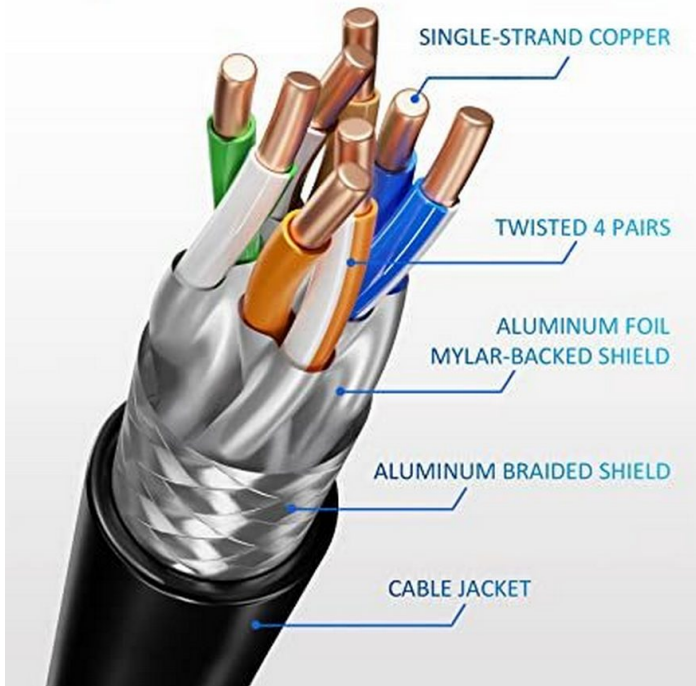

608037 Cat 8.1 S/FTP Patch Cable, LSOH, Blue color , 0.5m

Product Images

Cat 8.1 Ethernet Cable offer Premium Speed up to 40Gbps for High Speed Gaming devices

CAT8 Speed Gbps	Transmission speed		Bandwidth	
	40	CAT 7 10Gbps	CAT 7 10Gbps	CAT 7 10Gbps
2000 MHz	CAT 6 10Gbps	CAT 6 10Gbps	CAT 6 10Gbps	CAT 6 10Gbps
RJ45	CAT 5e 10Gbps	CAT 5e 10Gbps	CAT 5e 10Gbps	CAT 5e 10Gbps
S-FTP	CAT 5 10Gbps	CAT 5 10Gbps	CAT 5 10Gbps	CAT 5 10Gbps

24AWG Premium quality High Performance

Short Description

1. 4x 2 AWG 24/7
2. Gold Plated Connectors for high signal quality
3. Stranded bare copper conductor
4. Foil and braid shield reduces EMI/RFI interference
5. PIMF (pairs in metal foil)
6. 2000 MHz transmission Bandwidth
7. Transmission: 25Gbit, 40Gbit
8. interference PoE++ compatible
9. RoHS compliant
10. Low Smoke Zero Halogen (LSZH/LSOH)
11. Compliant with ISO/IEC 11801 and EN 50173

Description

The equip® Cat 8.1 S/FTP Patch Cord is composed of preeminent materials and fully-examined to conform with industrial standards. Offering higher bandwidth and better signal-to-noise margin, the Cat 8.1 cable is able to deliver ultrahigh and error-free performance in the most demanding network environments, specially for 40G application.