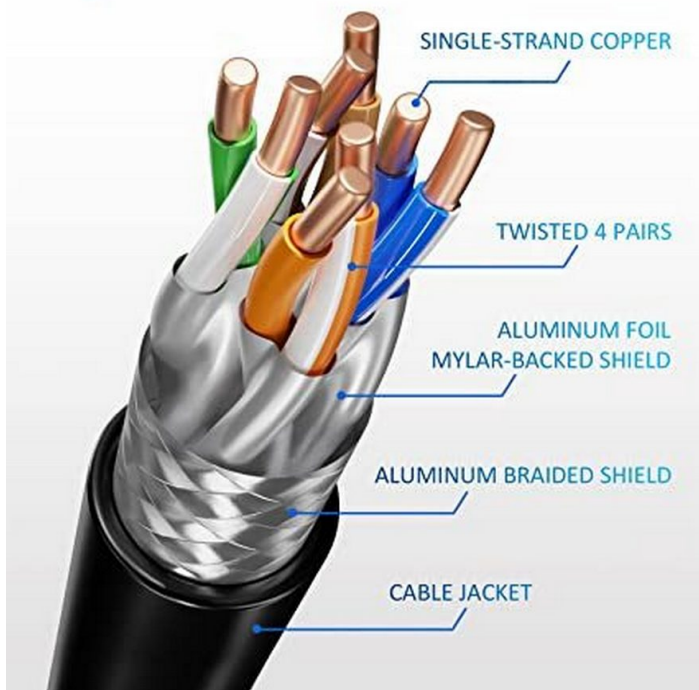

608010 Cat 8.1 S/FTP Patch Cable, LSOH, Grey color , 1.0m

Product Images

Cat 8.1 Ethernet Cable offer Premium Speed up to 40Gbps for High Speed Gaming devices

CAT8 Ethernet Cable 40 Gbps 2000 MHz RJ45 S-FTP	Transmission speed		Bandwidth	
	CAT 7	10Gbps	CAT 7	500MHz
	CAT 6	10Gbps	CAT 6	250MHz
	CAT 5	100Mbps	CAT 5	100MHz

24AWG Premium quality High Performance

Short Description

1. 4x 2 AWG 24/7
2. Gold Plated Connectors for high signal quality
3. Stranded bare copper conductor
4. Foil and braid shield reduces EMI/RFI interference
5. PIMF (pairs in metal foil)
6. 2000 MHz transmission Bandwidth
7. Transmission: 25Gbit, 40Gbit
8. interference PoE++ compatible
9. RoHS compliant
10. Low Smoke Zero Halogen (LSZH/LSOH)
11. Compliant with ISO/IEC 11801 and EN 50173

Description

The equip® Cat 8.1 S/FTP Patch Cord is composed of preeminent materials and fully-examined to conform with industrial standards. Offering higher bandwidth and better signal-to-noise margin, the Cat 8.1 cable is able to deliver ultrahigh and error-free performance in the most demanding network environments, specially for 40G application.

Additional Information

Approval and compliance	ROHS
Conductor material	Copper
Conductor size (AWG)	24AWG
Jacket material	LSZH
Category	Cat 8.1
Flat cable	No
Shielded	Yes
Product weight (kg)	0,0856
Cable length	1m
Color	Grey
EAN	4015867223383
Model number	608010
Package contents	608010
Cable Length	1.0m
Shielding	S/FTP
Connector 1	RJ45 male
Connector 2	RJ45 male
Dimensions (W x D x H)	8 x 8 x 1000 mm