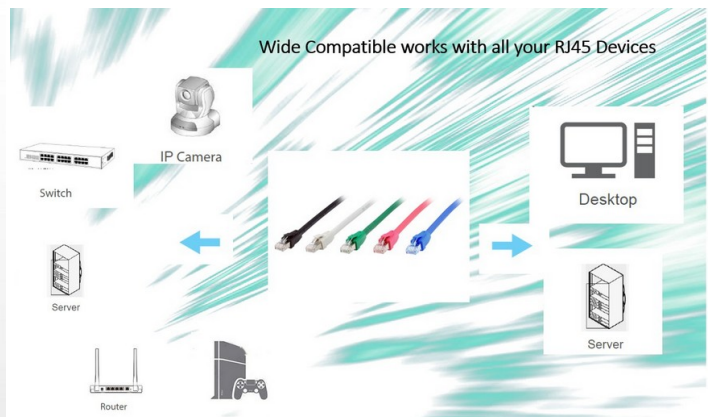

608010 Cat 8.1 S/FTP Patch Cable, LSOH, Grey color , 1.0m

Product Images

Cat 8.1 Ethernet Cable offer Premium Speed up to 40Gbps for High Speed Gaming devices

CAT8 Ethernet Cable 40 Gbps 2000 MHz RJ45 S-FTP	Transmission speed		Bandwidth	
	CAT 7	10Gbps	CAT 7	500MHz
	CAT 6	10Gbps	CAT 6	250MHz
	CAT 5	100Mbps	CAT 5	100MHz

24AWG Premium quality High Performance

Short Description

1. 4x 2 AWG 24/7
2. Gold Plated Connectors for high signal quality
3. Stranded bare copper conductor
4. Foil and braid shield reduces EMI/RFI interference
5. PIMF (pairs in metal foil)
6. 2000 MHz transmission Bandwidth
7. Transmission: 25Gbit, 40Gbit
8. interference PoE++ compatible
9. RoHS compliant
10. Low Smoke Zero Halogen (LSZH/LSOH)
11. Compliant with ISO/IEC 11801 and EN 50173

Description

The equip® Cat 8.1 S/FTP Patch Cord is composed of preeminent materials and fully-examined to conform with industrial standards. Offering higher bandwidth and better signal-to-noise margin, the Cat 8.1 cable is able to deliver ultrahigh and error-free performance in the most demanding network environments, specially for 40G application.

Additional Information

Approval and compliance	ROHS
Conductor material	Copper
Conductor size (AWG)	24AWG
Jacket material	LSZH
Category	Cat 8.1
Flat cable	No
Shielded	Yes
Product weight (kg)	0,0856
Cable length	1m
Color	Grey
EAN	4015867223383
Model number	608010
Package contents	608010
Cable Length	1.0m
Shielding	S/FTP
Connector 1	RJ45 male
Connector 2	RJ45 male
Dimensions (W x D x H)	8 x 8 x 1000 mm