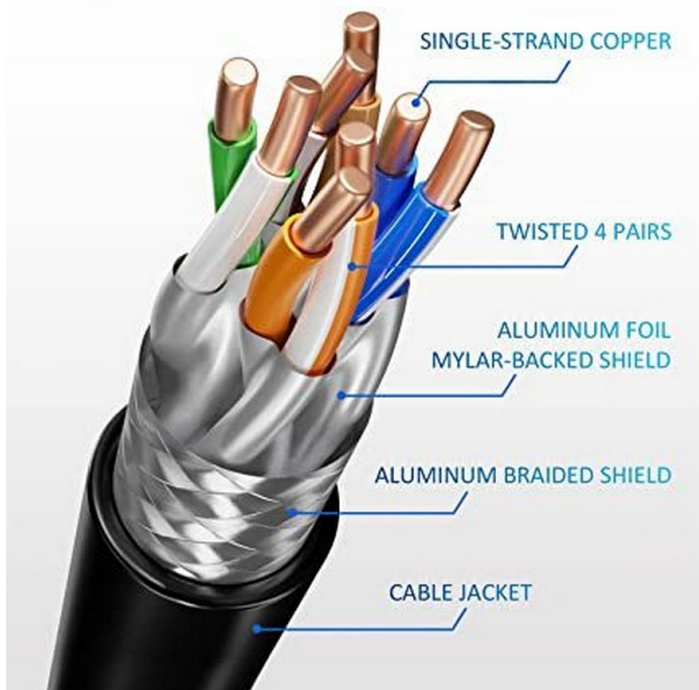

608022 Cat 8.1 S/FTP Patch Cable, LSOH, Red color , 3.0m

Product Images

Cat 8.1 Ethernet Cable offer Premium Speed up to 40Gbps for High Speed Gaming devices

CAT8 Speed	Transmission speed	Bandwidth
40 Gbps	40Gbps	40000MHz
2000 MHz	20Gbps	20000MHz
RJ45	10Gbps	10000MHz
S-FTP	10Gbps	10000MHz

24AWG Premium quality High Performance

Short Description

1. 4x 2 AWG 24/7
2. Gold Plated Connectors for high signal quality
3. Stranded bare copper conductor
4. Foil and braid shield reduces EMI/RFI interference
5. PIMF (pairs in metal foil)
6. 2000 MHz transmission Bandwidth
7. Transmission: 25Gbit, 40Gbit
8. interference PoE++ compatible
9. RoHS compliant
10. Low Smoke Zero Halogen (LSZH/LSOH)
11. Compliant with ISO/IEC 11801 and EN 50173

Description

The equip® Cat 8.1 S/FTP Patch Cord is composed of preeminent materials and fully-examined to conform with industrial standards. Offering higher bandwidth and better signal-to-noise margin, the Cat 8.1 cable is able to deliver ultrahigh and error-free performance in the most demanding network environments, specially for 40G application.

Additional Information

Approval and compliance	ROHS
Conductor material	Copper
Conductor size (AWG)	24AWG
Jacket material	LSZH
Category	Cat 8.1
Flat cable	No
Shielded	Yes
Product weight (kg)	0,22
Cable length	3.0m
Color	Red
EAN	4015867223451
Model number	608022
Package contents	608022
Cable Length	3.0m
Shielding	S/FTP
Connector 1	RJ45 male
Connector 2	RJ45 male
Dimensions (W x D x H)	8 x 8 x 3000 mm