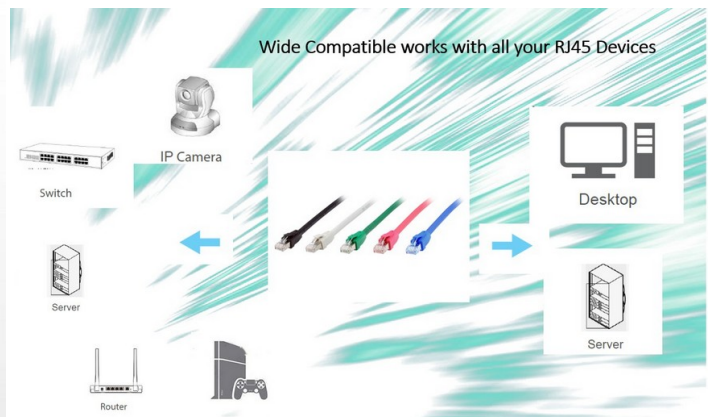

608022 Cat 8.1 S/FTP Patch Cable, LSOH, Red color , 3.0m

Product Images

Cat 8.1 Ethernet Cable offer Premium Speed up to 40Gbps for High Speed Gaming devices

CAT8 Speed	Transmission speed	Bandwidth
40 Gbps	40Gbps	40000MHz
2000 MHz	20Gbps	20000MHz
RJ45	10Gbps	10000MHz
S-FTP	10Gbps	10000MHz

24AWG Premium quality High Performance

Short Description

1. 4x 2 AWG 24/7
2. Gold Plated Connectors for high signal quality
3. Stranded bare copper conductor
4. Foil and braid shield reduces EMI/RFI interference
5. PIMF (pairs in metal foil)
6. 2000 MHz transmission Bandwidth
7. Transmission: 25Gbit, 40Gbit
8. interference PoE++ compatible
9. RoHS compliant
10. Low Smoke Zero Halogen (LSZH/LSOH)
11. Compliant with ISO/IEC 11801 and EN 50173

Description

The equip® Cat 8.1 S/FTP Patch Cord is composed of preeminent materials and fully-examined to conform with industrial standards. Offering higher bandwidth and better signal-to-noise margin, the Cat 8.1 cable is able to deliver ultrahigh and error-free performance in the most demanding network environments, specially for 40G application.

Additional Information

Approval and compliance	ROHS
Conductor material	Copper
Conductor size (AWG)	24AWG
Jacket material	LSZH
Category	Cat 8.1
Flat cable	No
Shielded	Yes
Product weight (kg)	0,22
Cable length	3.0m
Color	Red
EAN	4015867223451
Model number	608022
Package contents	608022
Cable Length	3.0m
Shielding	S/FTP
Connector 1	RJ45 male
Connector 2	RJ45 male
Dimensions (W x D x H)	8 x 8 x 3000 mm