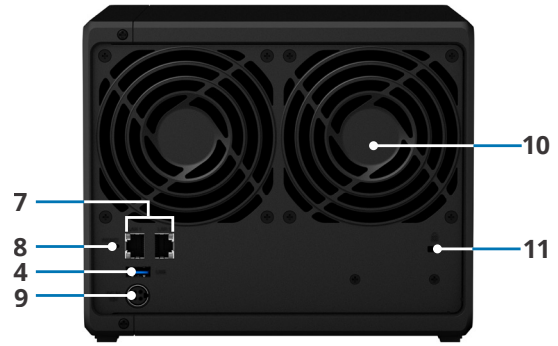

Hardware Overview

Front

Rear

1	Status indicator	2	Drive status indicator	3	Drive tray lock	4	USB 3.0 port
5	Power button and indicator	6	Drive tray	7	1GbE RJ-45 port	8	Reset button
9	Power port	10	System fan	11	Kensington Security Slot		