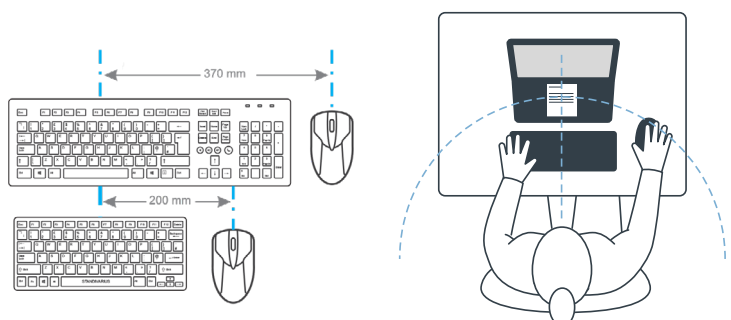

Solo X

2.4 GHz wireless rechargeable keyboard

Ergonomic features

- Ultra-slim design to slip into a laptop bag
- Low travel, scissor-key structure for an excellent typing experience
- Rigid aluminium casing with attachable tilt-strip
- Full-sized keycaps with hi-definition markings
- It comes with a protective sleeve, making it portable, ideal for hybrid work

Technical specifications

Angle settings	0 degree or 5 with attachable tilt-strip
Size	308 x 112 x 8mm
Weight	260 g
Connectivity	robust 2.4 Ghz wireless connection
Switch	Off switch for travelling
Keys	83 full sized keys, low impact scissor
Special features	rigid aluminium case, travel sleeve
Product code	ST352321 - UK, black
	ST352321 - DK - Danish, black
	ST353021 - DE - German, black
	ST353021 - NL - Dutch, black
	ST353021 - SE - FI - Swedish/Finish,