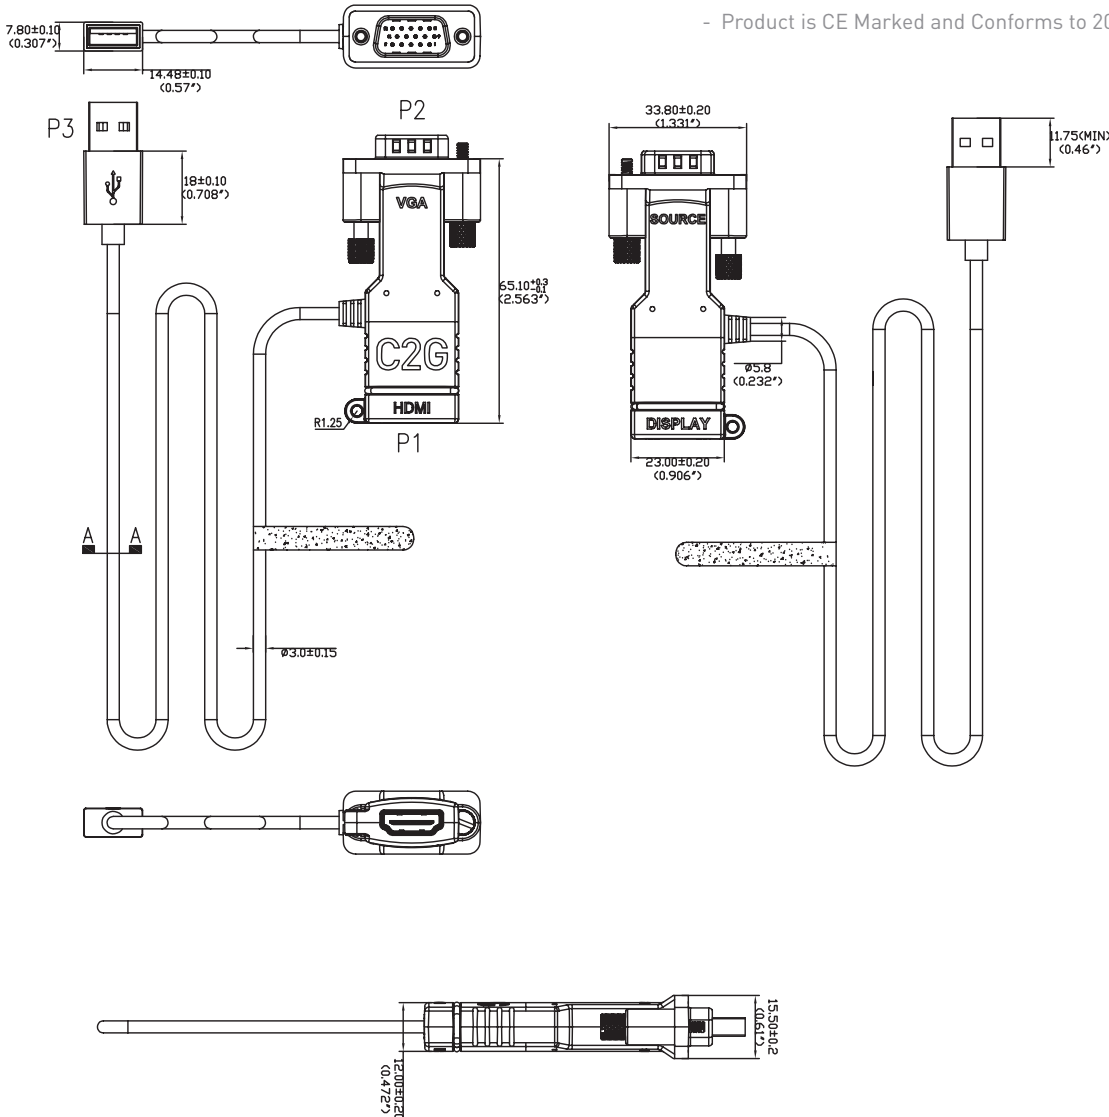

#### PHYSICAL CHARACTERISTICS:

- HDMI 19pin Female Connector: Solder Type, Contacts: Brass, Gold Flash, Housing: LCP, Black, Shell: Nickel Plated
- VGA Male Connector: Solder Type, Contacts: Brass, Gold Flash, Housing: LCP Black, Shell: Nickel Plated
- USB Male: Solder Type, Contacts: Brass, Gold Flash, Housing: LCP White, Shell: Nickel Plated
- Adapter Hood: Molded Black (Pantone/#Black 6C) PVC
- USB ABS Plastic Assembly Case: 18x14.48mm, Color: Black
- Velcro Strap: 85mm(L)x8mm(W), Color: Black
- Color Band: Purple (Pantone#2597C) 12 x 1.5mm
- 360° Solder to Connector Shell
- Product is CE Marked and Conforms to 2011/65/EU ROHS 2