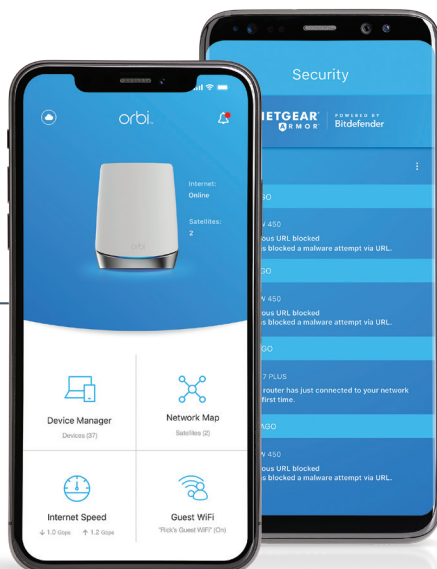

### It's Easy.

Enjoying your WiFi has never been easier. With the Orbi app, set up your WiFi, customize your settings & enjoy your new Orbi WiFi in minutes.

# House Diagram

## Robust Smart Home Experience

Use the Orbi app to setup and manage your Orbi WiFi.

NETGEAR Armor empowers you to eliminate vulnerabilities or simply know the status of your home network and devices, anytime, anywhere. Get instant notifications when malicious threats are detected, block unknown devices from joining your Orbi home network or take action on vulnerabilities as they are discovered easily through the Orbi App.