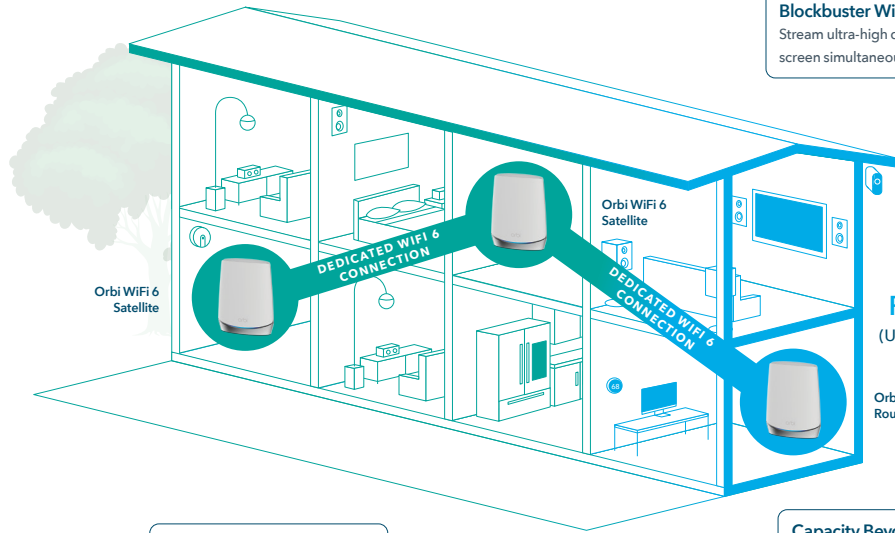

House Diagram

**Robust
Smart Home
Experience**

**Built for Gigabit Internet
Speeds Everywhere**
You've paid for the fastest
Internet speeds, now experience
it everywhere in your home.

Blockbuster WiFi
Stream ultra-high definition to EVERY
screen simultaneously without delay.

**7+
ROOMS**
(Up to 7,500 sq ft)

Orbi WiFi 6
Router

**Performance Leadership
in Mesh WiFi 6**
Ultra-fast connections for all your
smart home, streaming, mobile
& gaming needs.

Capacity Beyond Belief
Next-generation WiFi 6 provides faster
speeds & supports more devices for today
& tomorrow.

Use the Orbi app to setup
and manage your Orbi WiFi.