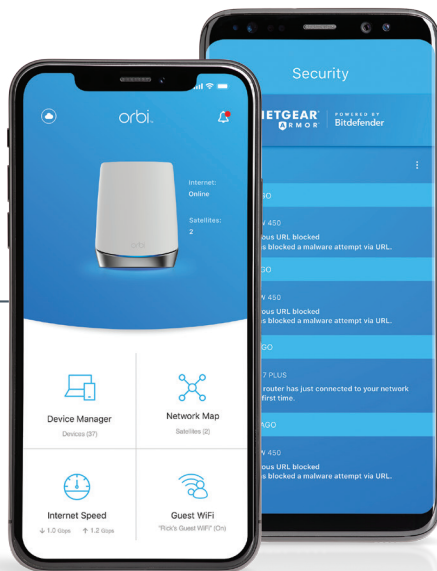

### It's Easy.

Enjoying your WiFi has never been easier. With the Orbi app, set up your WiFi, customize your settings & enjoy your new Orbi WiFi in minutes.

### House Diagram

**Robust  
Smart Home  
Experience**

**Built for Gigabit Internet  
Speeds Everywhere**  
You've paid for the fastest  
Internet speeds, now experience  
it everywhere in your home.

**Blockbuster WiFi**  
Stream ultra-high definition to EVERY  
screen simultaneously without delay.

**7+  
ROOMS**  
(Up to 7,500 sq ft)

Orbi WiFi 6  
Router

**Performance Leadership  
in Mesh WiFi 6**  
Ultra-fast connections for all your  
smart home, streaming, mobile  
& gaming needs.

**Capacity Beyond Belief**  
Next-generation WiFi 6 provides faster  
speeds & supports more devices for today  
& tomorrow.

Use the Orbi app to setup  
and manage your Orbi WiFi.

NETGEAR Armor empowers you to eliminate vulnerabilities or simply know the status of your home network and devices, anytime, anywhere. Get instant notifications when malicious threats are detected, block unknown devices from joining your Orbi home network or take action on vulnerabilities as they are discovered easily through the Orbi App.