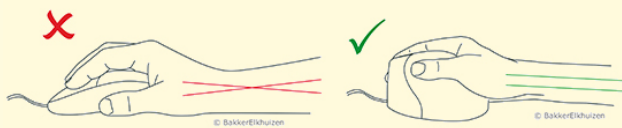

Evolutent D Wired

The latest version

The Evolutent D is the latest vertical mouse. Its design was inspired by more than 18 years of experience and research.

The mouse reduces and prevents discomfort because it is held in a handshake position. This means the wrist bends less from side to side and the lower arm rotates less.

The "handshake" position of this vertical mouse ensures that your wrist bends less from side to side, which means your lower arm rotates inwards less (Schmid et al., 2015). As a result, there is less muscle activity in the lower arm than when using a standard mouse (Quemelo & Vieira, 2013).

Research shows that using a vertical mouse allows users to heal quicker from arm, wrist and hand injuries (Aarås et al., 2001).

The latest version of Evolutent at BakkerElkhuizen

The Evolutent D is made from high-quality materials to create a premium look and feel. Furthermore, this mouse has a very short acclimatisation time. Lastly, the Evolutent D Wired is available in two versions, so there is a perfect model for almost all hand sizes. The mouse is only suitable for right-handed users. You use your mouse a lot throughout the day. When using a traditional mouse, you twist your wrists, tense your arms and strain your shoulders. To avoid this, different types of ergonomic mice are available. A vertical mouse is one where the hand is held in a handshake posture.