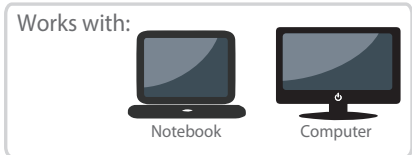

Xtream G2

Stereo USB Gaming Headset with Microphone

www.adesso.com

Stereo Sound

Comfortable Fit & Wear

Built-in Noise Cancelling Microphone

Volume Control

LED Lighting

■ Stereo Sound

The Xtream G2 has a built-in soundcard, allowing direct plug-and-play with a simple USB connection and eliminating the need for separate audio and microphone connection. The speakers' 50mm drivers deliver clear and crisp stereo sound for your gaming experience.

■ Comfortable Fit & Wear

The earcups and headband are adjustable to ensure the perfect fit, while the custom padding provides a soft comfortable cushion.

■ Built-in Noise Cancelling Microphone

The built-in microphone is omnidirectional which picks up sound with reliability and is flexible which allows you to adjust the position for optimal performance. The built-in noise cancelling technology helps filtering out unwanted noises from the background, delivering your voice in the most clear and precise manner.