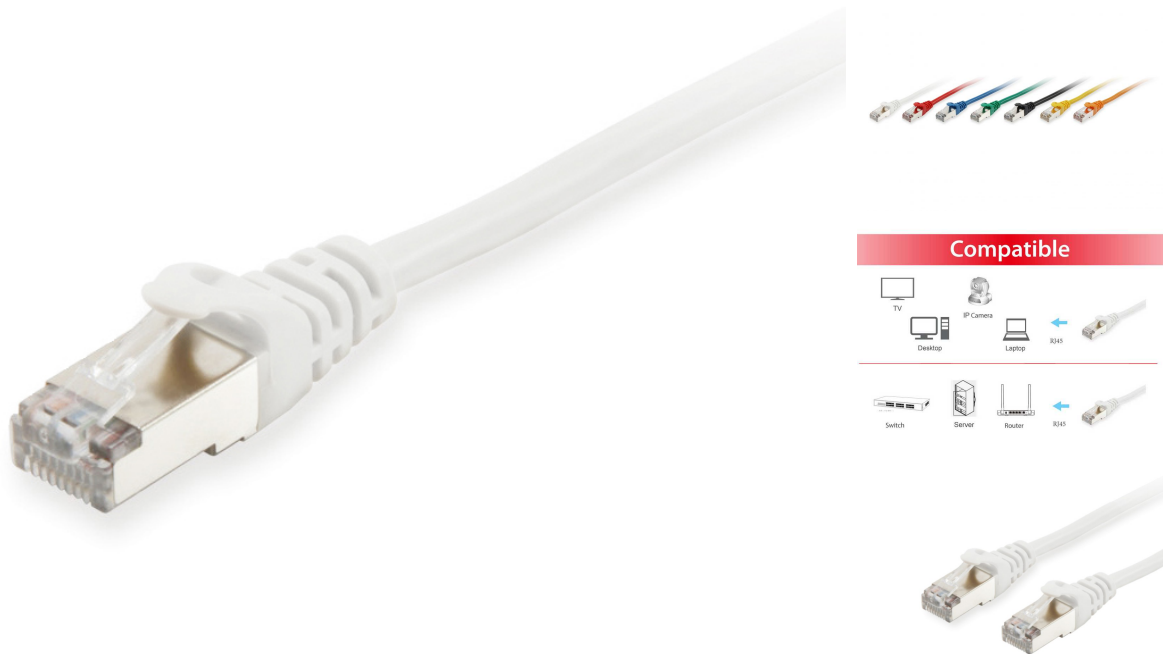

# 606011 Cat.6A S/FTP Patch Cable, 30m, White

## Short Description

1. 4 x 2 AWG 26/7
2. 500MHz performance Bandwidth
3. Transmission: 10Gbit
4. Suitable for PoE, PoE+
5. Stranded bare copper conductor
6. Foil and braid shield Reduces EMI/RFI interference
7. PIMF (Pairs in metal Foil)
8. Molded boot with Strain relief
9. RoHS compliant
10. Low Smoke Zero Halogen (LSZH/LSOH)

## Description

---

The equip® Cat.6A S/FTP Patch Cord is composed of preeminent materials and fully-examined to conform with industrial standards. Offering higher bandwidth and better signal-to-noise margin, the Cat.6A cable is able to deliver ultrahigh and error-free performance in the most demanding network environments, specially for 10G application

## Additional Information

---

Approval and compliance	RoHS
Conductor material	Copper
Conductor size (AWG)	26AWG
Jacket material	LSZH
Category	Cat.6A
Flat cable	No
Shielded	Yes
Product weight (kg)	0,935
Cable length	30m
Color	White
EAN	4015867204221
Model number	606011
Package contents	606011
Cable Length	30m
Shielding	S/FTP
Connector 1	RJ45 male
Connector 2	RJ45 male
Dimensions (W x D x H)	8.34 x 11.68 x 30000 mm