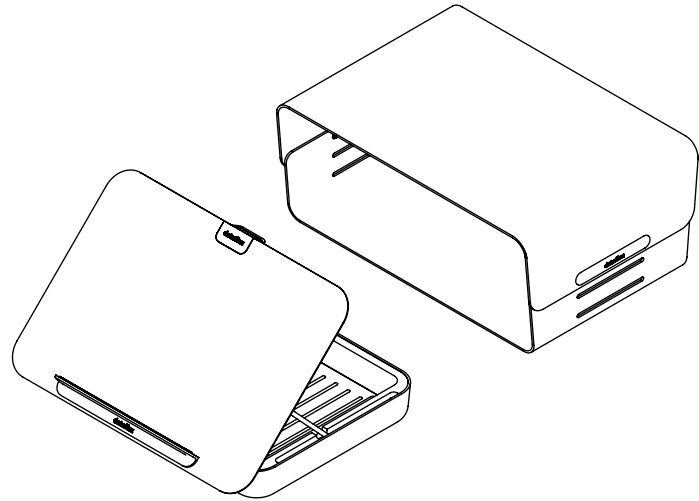

45.223

Addit Bento® ergonomic desk set 223

Everyone can now enjoy a neat desk and healthy posture: the Addit Bento® ergonomic desk set is a full package of products that are made for each other. This set turns a nice desk into an ergonomic workstation that's comfortable and practical. Designed by Robert Bronwasser.

- The ergonomic desk set contains the Addit Bento® ergonomic toolbox and Addit Bento® adjustable monitor riser
- When not in use, the ergonomic toolbox nicely fits inside the monitor riser for a tidy look and a 'clean desk'
- Offers ergonomic and practical benefits for any type of workstation
- The Addit Bento® ergonomic toolbox neatly stores your office utensils, documents (A4) and devices (up to 12")

- and can be used as a notebook stand, tablet stand or in-line document holder
- Addit Bento® adjustable monitor riser is suitable for monitors up to 20 kg and is made of sturdy steel with a durable, matt powder coating
- For further technical specifications, please consult the individual sell sheets of Addit Bento® ergonomic toolbox and Addit Bento® adjustable monitor riser

addit

20 kg

Addit Bento® ergonomic desk set 223

2017/10/16

45.223

 404 x 284 x 112 mm

 1 pcs

 black