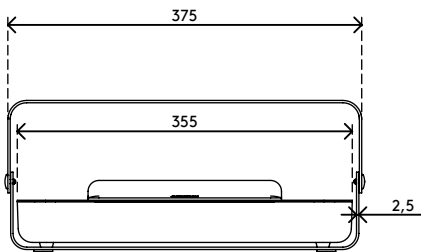

- The ergonomic desk set contains the Addit Bento® ergonomic toolbox and Addit Bento® adjustable monitor riser
- When not in use, the ergonomic toolbox nicely fits inside the monitor riser for a tidy look and a 'clean desk'
- Offers ergonomic and practical benefits for any type of workstation
- The Addit Bento® ergonomic toolbox neatly stores your office utensils, documents (A4) and devices (up to 12")

- and can be used as a notebook stand, tablet stand or in-line document holder
- Addit Bento® adjustable monitor riser is suitable for monitors up to 20 kg and is made of sturdy steel with a durable, matt powder coating
- For further technical specifications, please consult the individual sell sheets of Addit Bento® ergonomic toolbox and Addit Bento® adjustable monitor riser

addit

20 kg

Addit Bento® ergonomic desk set 223

2017/10/16

45.223

 404 x 284 x 112 mm

 1 pcs

 black