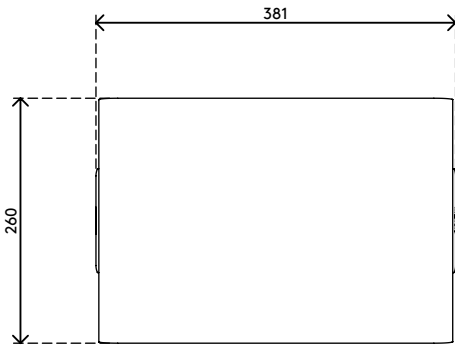

addit

20 kg

Addit Bento® ergonomic desk set 223

2017/10/16

45.223

404 x 284 x 112 mm

1 pcs

black

7,45 kg

805410452230