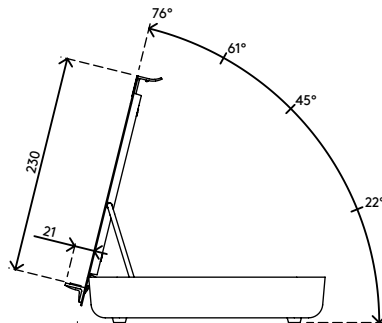

- The ergonomic desk set contains the Addit Bento® ergonomic toolbox and Addit Bento® adjustable monitor riser
- When not in use, the ergonomic toolbox nicely fits inside the monitor riser for a tidy look and a 'clean desk'
- Offers ergonomic and practical benefits for any type of workstation
- The Addit Bento® ergonomic toolbox neatly stores your office utensils, documents (A4) and devices (up to 12")

- and can be used as a notebook stand, tablet stand or in-line document holder
- Addit Bento® adjustable monitor riser is suitable for monitors up to 20 kg and is made of sturdy steel with a durable, matt powder coating
- For further technical specifications, please consult the individual sell sheets of Addit Bento® ergonomic toolbox and Addit Bento® adjustable monitor riser

addit

20 kg

Addit Bento® ergonomic desk set 223

2017/10/16

45.223

 404 x 284 x 112 mm

 1 pcs

 black