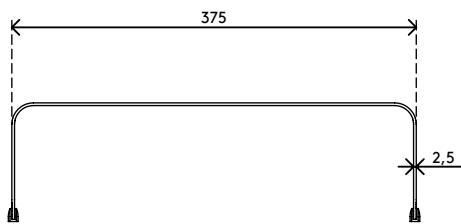

45.113

Addit Bento® monitor riser 113

The beauty of a design that is simple yet effective: this Addit Bento® monitor riser helps to improve your body posture by raising your monitor to eye-level. Its rubber feet ensure your monitor is perfectly stable and your desk remains scratch-free. Designed by Robert Bronwasser.

- Suitable for monitors up to 20 kg
- Made of sturdy steel with a durable matt powder coating
- Works great with the Addit Bento® ergonomic toolbox
- Fixed height
- Dimensions (w x d x h): 382 x 260 x 110 mm

20 kg

Addit Bento® monitor riser 113

2017/10/16

45.113

 404 x 284 x 112 mm

 1 pcs

 black

 3,3 kg