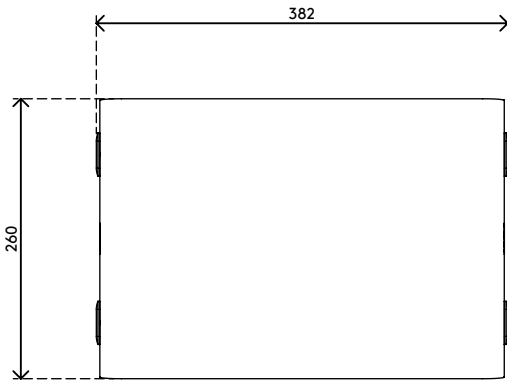

45.113

Addit Bento® monitor riser 113

The beauty of a design that is simple yet effective: this Addit Bento® monitor riser helps to improve your body posture by raising your monitor to eye-level. Its rubber feet ensure your monitor is perfectly stable and your desk remains scratch-free. Designed by Robert Bronwasser.

- Suitable for monitors up to 20 kg
- Made of sturdy steel with a durable matt powder coating
- Works great with the Addit Bento® ergonomic toolbox
- Fixed height
- Dimensions (w x d x h): 382 x 260 x 110 mm

20 kg

Addit Bento® monitor riser 113

2017/10/16

45.113

 404 x 284 x 112 mm

 1 pcs

 black

 3,3 kg