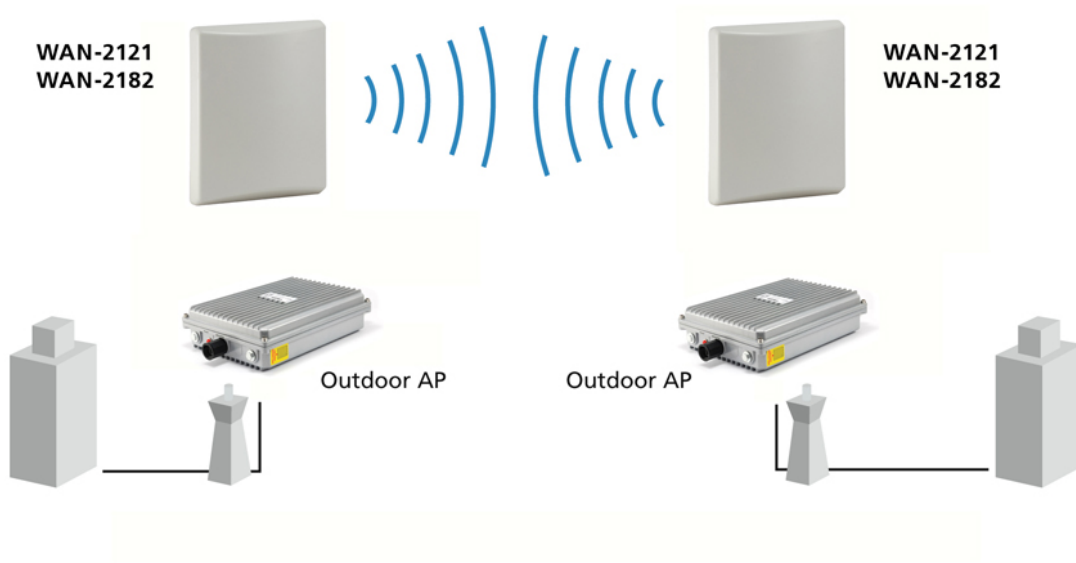

Return Loss:
? -10

Environment

Temperature (°C):
-30? ~ +60?

Humidity (Non-condensing):
95% @ 55°C

Physical Specifications

Dimensions (W x D x H mm):
330*295*35 mm

Weight (g):
1044g

Reliability

Survival Wind Speed:
50m/s

Diagram

Order Information

WAN-2182

Package Contents

WAN-2182
Pole Mount Kit
Quick Installation Guide