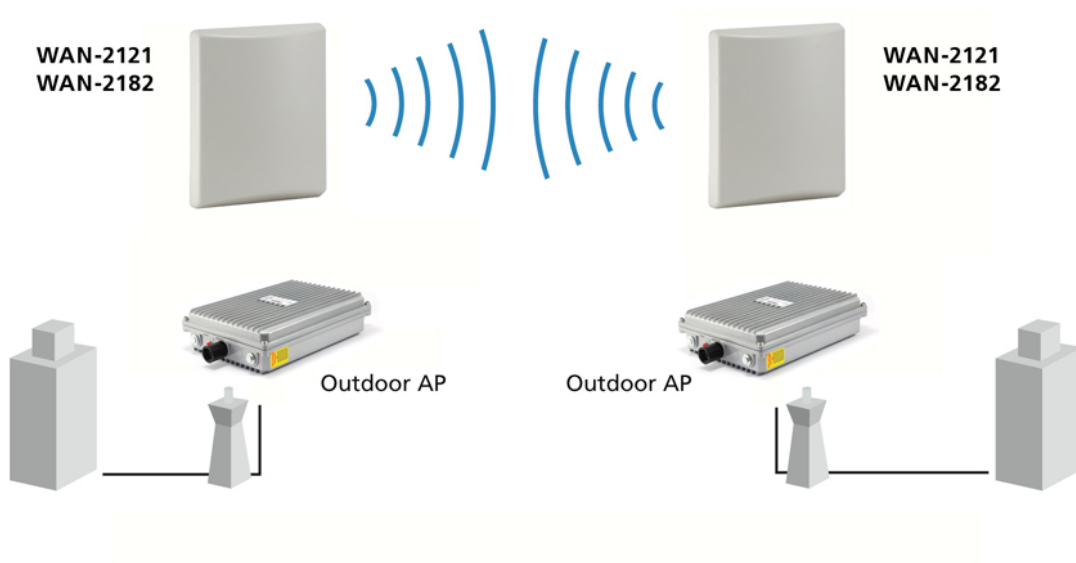

WAN-2121 Version: 1

12dBi 2.4GHz Directional Panel Antenna

The LevelOne WAN-2121 is a directional antenna for increased performance and reduced interference, operating on the 2.4 GHz frequency. WAN-2121 can be mounted either indoors or outdoors. The antenna's gain value is 12dBi, and if mounted outdoors the weatherproof housing can withstand temperatures from minus 30°C up to 60°C, as well as rain, snow, dust and other harsh conditions.

Key Features

- Provides 12dBi directional operation
- Directional operation provides extended point to point coverage
- For IEEE 802.11b/g/n/ac Wireless applications in 2.4GHz frequency range
- Low wind loading

Dimensions (W x D x H mm):
166*140*30mm

Weight (g):
304g

Reliability

Survival Wind Speed:
50m/s

Diagram

Order Information

WAN-2121

Package Contents