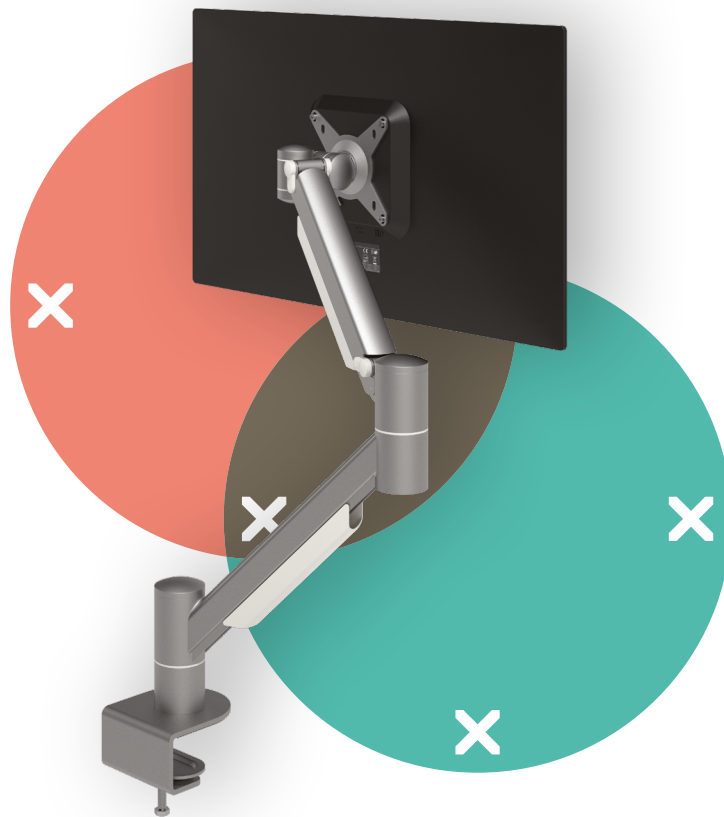

# viewmate<sup>x</sup>

52.832

## Viewmate plus monitor arm - desk 832

This monitor arm lets you move your monitor up or down using just your fingertips, which makes it a breeze for anyone to set it to a comfortable position. It's also maintenance-free and suitable for almost every monitor. An ergonomic design that is robust, cost-effective and easy to use.

- Fitted with an extremely durable stainless steel extension spring
- Dynamic height adjustment range of 340 mm
- Independent depth adjustment
- Integrated cable management
- Main components made of steel
- VESA MIS-D 75 x 75/100 x 100 mm compatible
- Monitor: tilt +90°/-90°, swivel 360°, rotate 360°
- Arm: swivel 360°
- Arm's swivel limiter pre-set to +90°/-90° (can be disabled)
- Weight capacity min. 2 kg - max. 8 kg per monitor
- Monitor size limit: height 1000 mm
- Comes with a desk clamp mount and bolt-through desk mount
- Suitable for a desktop thickness of 5 up to 40 (clamp) or 50 mm (bolt through)

# viewmate <sup>x</sup>

340 mm (13,4")

+90°/-90°

+90°/-90°

360°

1000 mm (39,4")

75 x 75/100 x 100

2 - 8 kg