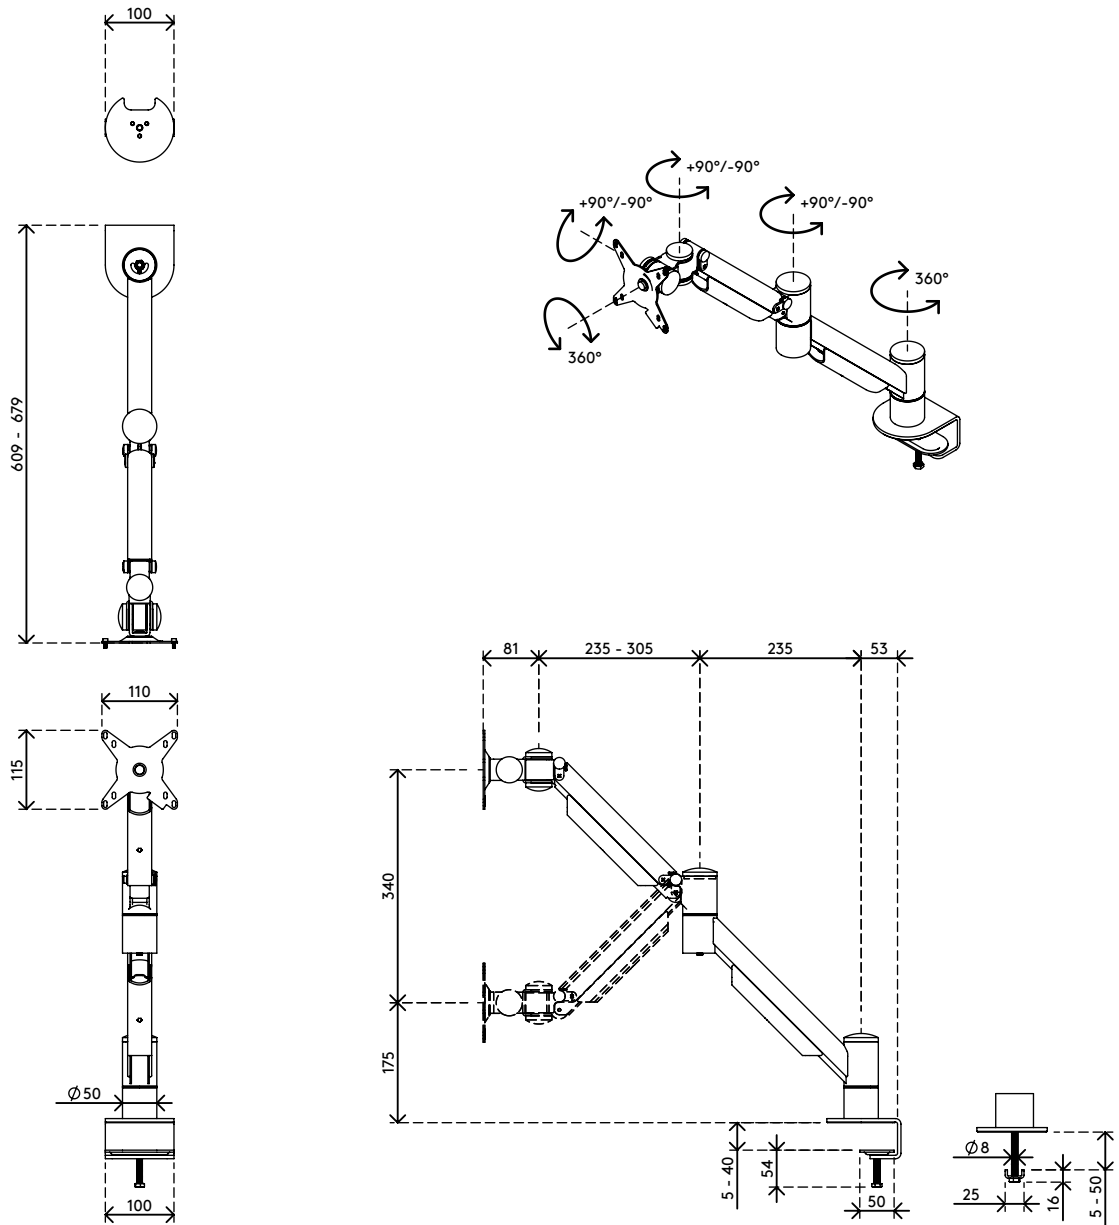

## Viewmate plus monitor arm - desk 832

This monitor arm lets you move your monitor up or down using just your fingertips, which makes it a breeze for anyone to set it to a comfortable position. It's also maintenance-free and suitable for almost every monitor. An ergonomic design that is robust, cost-effective and easy to use.

- Fitted with an extremely durable stainless steel extension spring
- Dynamic height adjustment range of 340 mm
- Independent depth adjustment
- Integrated cable management
- Main components made of steel
- VESA MIS-D 75 x 75/100 x 100 mm compatible
- Monitor: tilt +90°/-90°, swivel 360°, rotate 360°
- Arm: swivel 360°
- Arm's swivel limiter pre-set to +90°/-90° (can be disabled)
- Weight capacity min. 2 kg - max. 8 kg per monitor
- Monitor size limit: height 1000 mm
- Comes with a desk clamp mount and bolt-through desk mount
- Suitable for a desktop thickness of 5 up to 40 (clamp) or 50 mm (bolt through)

# viewmate <sup>x</sup>

340 mm (13,4")

+90°/-90°

+90°/-90°

360°

1000 mm (39,4")

75 x 75/100 x 100

2 - 8 kg

# 52.832

460 x 270 x 320 mm

1 pcs

silver

5,70 kg

805410528324