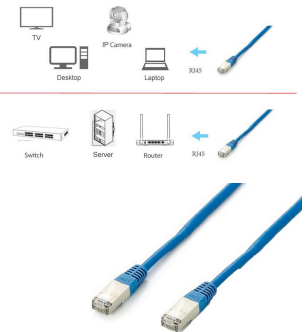

605636 Cat.6A Platinum S/FTP Patch Cable, 10m, Blue

Product Images

Compatible

Compliance Statement

Screened Category 6A
ISO/IEC, EN & ANSI/TIA
Communication Cable

Short Description

1. 4 x 2 AWG 26/7
2. 500MHz performance Bandwidth
3. Transmission: 10Gbit
4. Suitable for PoE, PoE+, PoE++
5. Stranded bare copper conductor
6. Foil and braid shield Reduces EMI/RFI interference
7. PIMF (Pairs in metal Foil)
8. Molded boot with Strain relief
9. RoHS compliant
10. Low Smoke Zero Halogen (LSZH/LSOH)
11. with 3P certificate and UL listed
12. Compliant with ISO/IEC 11801 and EN 50173

Description

Cat.6A Pro S/FTP Patch Cord is composed of preeminent materials and fully-examined to Cat.6A Platinum S/FTP Patch Cord is composed of preeminent materials and fully-examined to conform with industrial

standards. Offering higher bandwidth and better signal-to-noise margin, the Cat.6A cable is able to deliver ultrahigh and error-free performance in the most demanding network environments, specially for 10G application.

Additional Information

Approval and compliance	RoHS, 3P
Conductor material	Copper
Conductor size (AWG)	26AWG
Jacket material	LSZH
Category	Cat.6A
Flat cable	No
Shielded	Yes
Product weight (kg)	0,384
Cable length	10m
Color	Blue
EAN	4015867152522
Model number	605636
Package contents	605636
Cable Length	10m
Shielding	S/FTP
Connector 1	RJ45 male
Connector 2	RJ45 male
Dimensions (W x D x H)	8.34 x 11.68 x 10000 mm