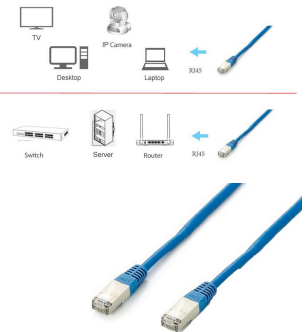

Compatible