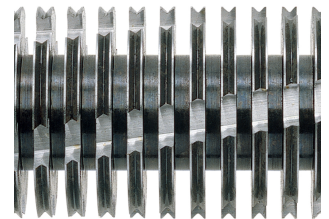

The innovative drive and operating concept IntelligentDrive offers an increase in performance of up to 40 %. One of three operating modes can be selected as required: silent for particularly quiet operation, standard with an optimum throughput rate and low noise level and performance for maximum cutting and throughput performance.