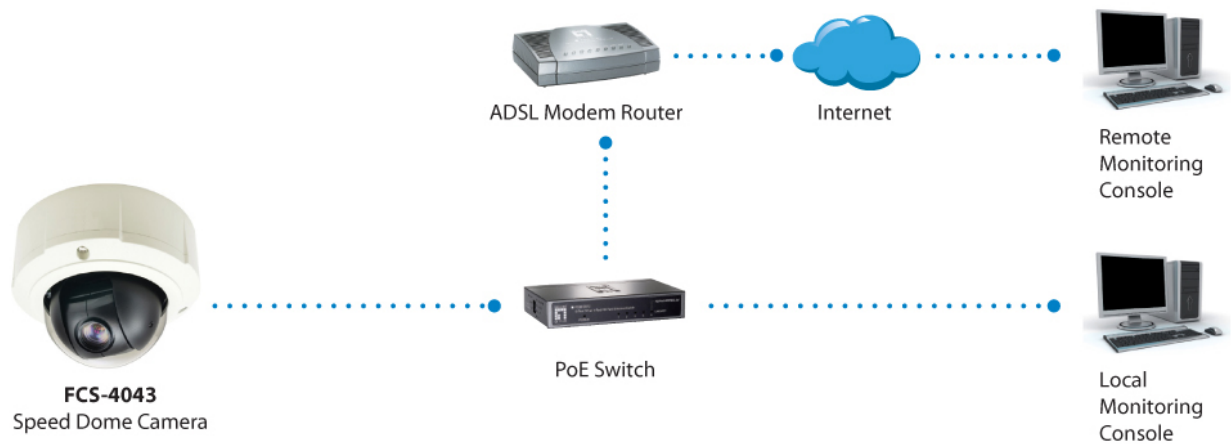

EMI/EMS:

CE, RoHS, FCC, ONVIF, IP67, NEMA 4X

Environmental Test:

Weather proof IP67-rated housing

Others

Supported Browsers:

Microsoft Windows 8/7/Vista/XP

Diagram