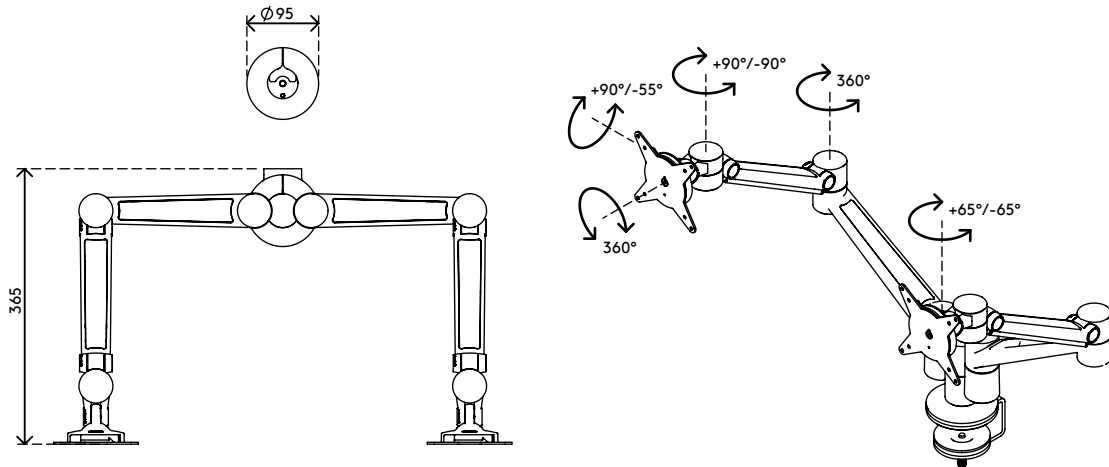

58.653

Viewlite plus monitor arm - desk 653

Mounts two monitors or devices that you can adjust independently in depth and dynamically in height. This makes it easy to align different display devices and lets each user find their own optimal ergonomic position.

- Dynamic height adjustment range of 240 mm (9,4")
- Independent depth adjustment
- Integrated cable management
- Main components made of aluminium
- 40% of aluminium content is already recycled
- VESA MIS-D 75 x 75/100 x 100 mm compatible
- Monitor: tilt +90°/-55°, swivel +90°/-90°, rotate 360°
- Arm: swivel +65°/-65°
- Swivel limiter pre-set to +65°/-65° (can be set to only +65°)
- Weight capacity min. 0 kg - max. 7 kg (0 - 15,4 lb) per monitor
- Comes with a desk clamp mount and bolt-through desk mount
- Suitable for a desktop thickness of 5 up to 40 mm (0,2" - 1,6") (clamp) or 50 mm (2,0") (bolt through)
- Monitor size limit: width 990 mm (39,0") - height 850 mm (33,5")
- Fitted with a practical quick-release VESA system
- Monitor rotation lock can be enabled

viewlite X

Viewlite plus monitor arm - desk 653

2019/11/19

58.653

385 x 280 x 240 mm

1 pcs

black

7,9 kg