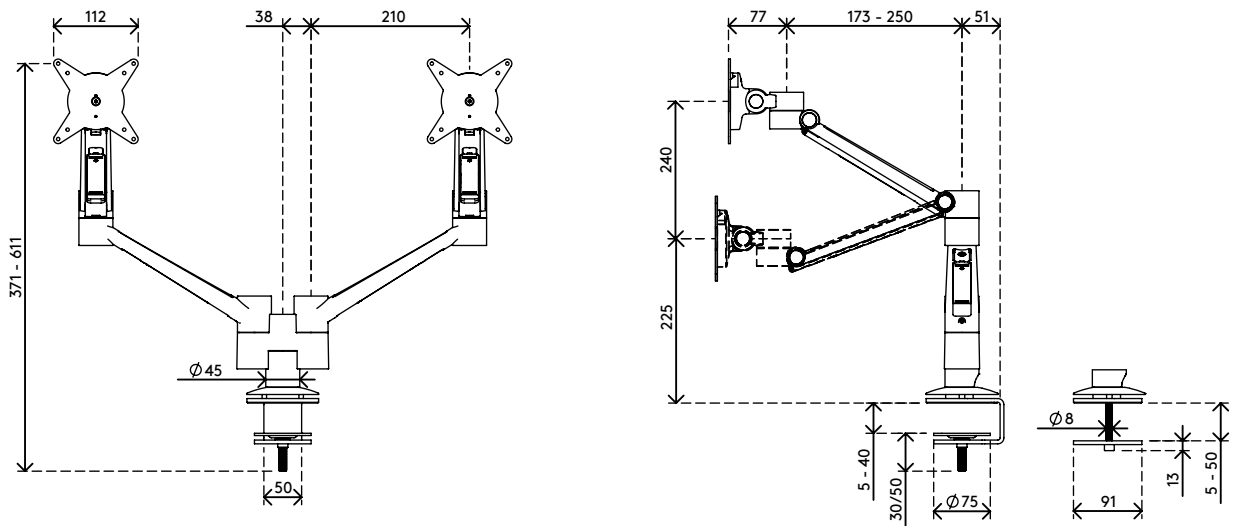

58.653

Viewlite plus monitor arm - desk 653

Mounts two monitors or devices that you can adjust independently in depth and dynamically in height. This makes it easy to align different display devices and lets each user find their own optimal ergonomic position.

- Dynamic height adjustment range of 240 mm (9,4")
- Independent depth adjustment
- Integrated cable management
- Main components made of aluminium
- 40% of aluminium content is already recycled
- VESA MIS-D 75 x 75/100 x 100 mm compatible
- Monitor: tilt +90°/-55°, swivel +90°/-90°, rotate 360°
- Arm: swivel +65°/-65°
- Swivel limiter pre-set to +65°/-65° (can be set to only +65°)
- Weight capacity min. 0 kg - max. 7 kg (0 - 15,4 lb) per monitor
- Comes with a desk clamp mount and bolt-through desk mount
- Suitable for a desktop thickness of 5 up to 40 mm (0,2" - 1,6") (clamp) or 50 mm (2,0") (bolt through)
- Monitor size limit: width 990 mm (39,0") - height 850 mm (33,5")
- Fitted with a practical quick-release VESA system
- Monitor rotation lock can be enabled

viewlite X

Viewlite plus monitor arm - desk 653

2019/11/19

58.653

385 x 280 x 240 mm

1 pcs

black

7,9 kg