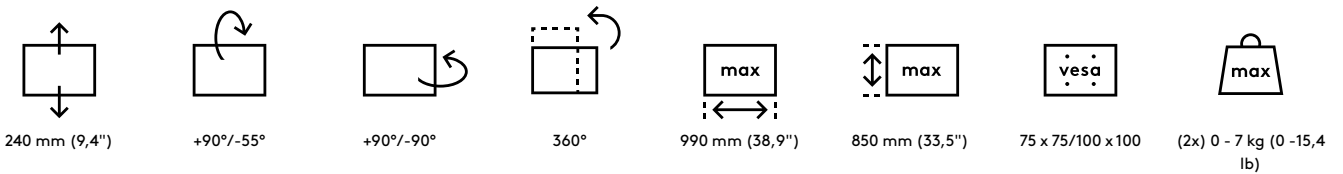

58.653

Viewlite plus monitor arm - desk 653

Mounts two monitors or devices that you can adjust independently in depth and dynamically in height. This makes it easy to align different display devices and lets each user find their own optimal ergonomic position.

- Dynamic height adjustment range of 240 mm (9,4")
- Independent depth adjustment
- Integrated cable management
- Main components made of aluminium
- 40% of aluminium content is already recycled
- VESA MIS-D 75 x 75/100 x 100 mm compatible
- Monitor: tilt +90°/-55°, swivel +90°/-90°, rotate 360°
- Arm: swivel +65°/-65°
- Swivel limiter pre-set to +65°/-65° (can be set to only +65°)
- Weight capacity min. 0 kg - max. 7 kg (0 - 15,4 lb) per monitor
- Comes with a desk clamp mount and bolt-through desk mount
- Suitable for a desktop thickness of 5 up to 40 mm (0,2" - 1,6") (clamp) or 50 mm (2,0") (bolt through)
- Monitor size limit: width 990 mm (39,0") - height 850 mm (33,5")
- Fitted with a practical quick-release VESA system
- Monitor rotation lock can be enabled

viewlite X

Viewlite plus monitor arm - desk 653

2019/11/19

58.653

385 x 280 x 240 mm

1 pcs

black

7,9 kg