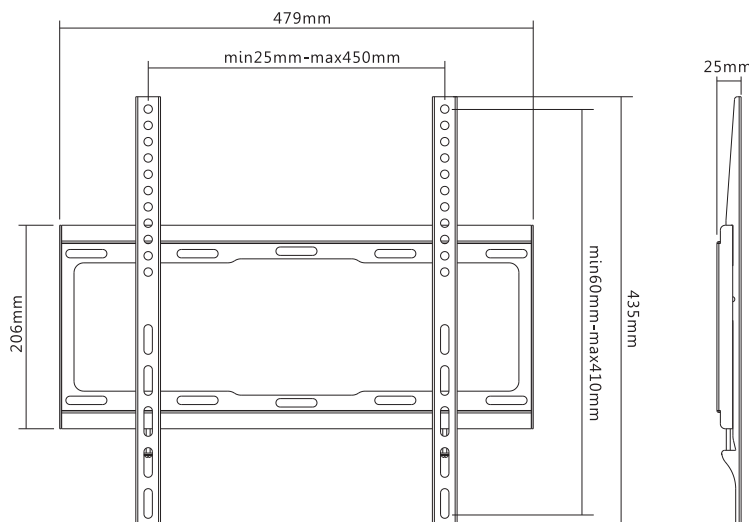

32"-55" Fixed TV Wall Mount Bracket

Model No.: 650310

I Overview

The equip[®] TV Wall Mount Bracket is a compact but sturdy product that ensures a reliable installation of your LCD/Plasma TV. Follow the graphic guide included in the package, you can install your TV on your own with ease. The wall bracket fits most of the wall materials- brick, concrete and wood, making the ideal choice for you to set up your screens.

I Drawing

I Key Features

- VESA standards compliant

I Specification

Material	Steel, Plastic
Surface Finished	Powder Coating
Color	Black
Dimension	25x479x435mm
Suggested Screen Size	32" - 55"
Support Curved TV	No
Load Capacity	40KG
VESA Mount Standard	200x200, 300x300, 400x200, 400x400
Max. VESA	450x410mm
Mounting Hole Pattern	Universal
Distance to Wall	25mm
Screen Freely Tilting	No
Tilt Range	No
Swivel Range	No
Installation	Single Stud
Wall Plate Type	Fixed Wall Plate
Anti-Theft	No
Cable Management	Yes