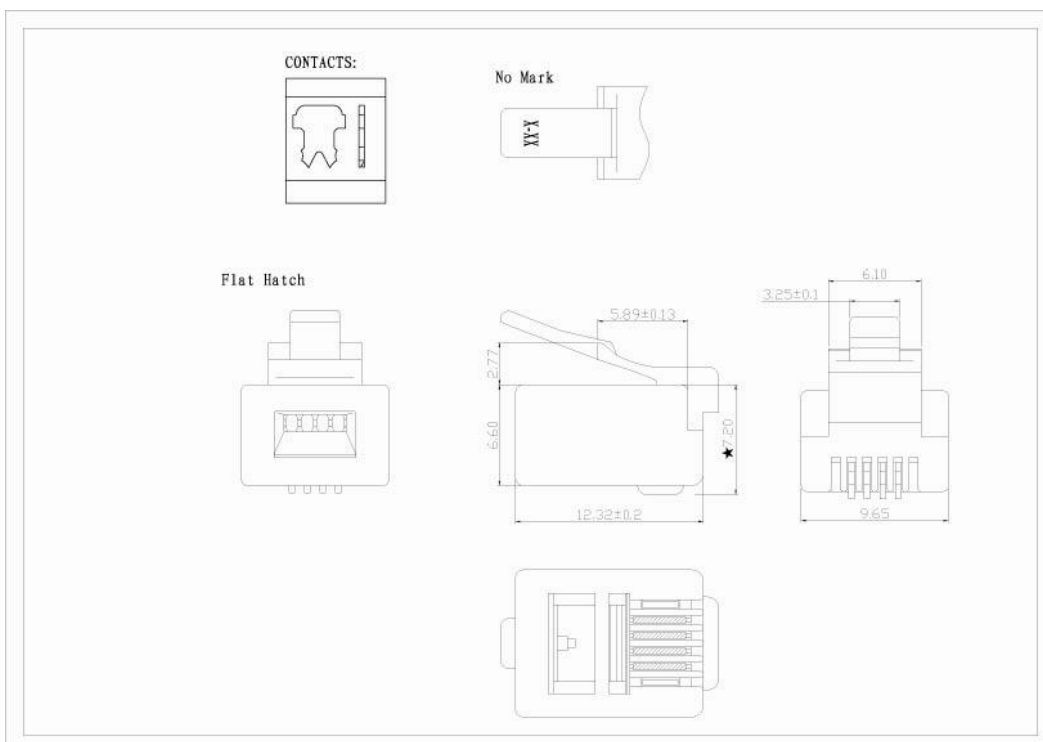

| Structure

CONTACTS:

No Mark

Flat Hatch

RJ-12 Modular Plug

121121

The equip[®] Modular Plug is made of high-quality materials and a sturdy component for the flat cable deployment.

I Key Feature

- For Telephone and modem flat cable
- Selling unit 100pcs/bag
- Unshielded
- 6P4C

I Structure

RJ-12 Modular Plug

121131

The equip[®] Modular Plug is made of high-quality materials and a sturdy component for the flat cable deployment.