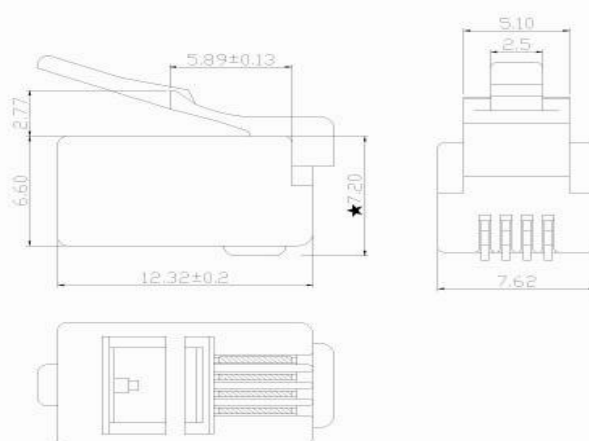

| Structure

CONTACTS:

No Mark

Flat Hatch

RJ-12 Modular Plug

121121

The equip[®] Modular Plug is made of high-quality materials and a sturdy component for the flat cable deployment.

I Key Feature

- For Telephone and modem flat cable
- Selling unit 100pcs/bag
- Unshielded
- 6P4C

I Structure

RJ-12 Modular Plug

121131

The equip[®] Modular Plug is made of high-quality materials and a sturdy component for the flat cable deployment.