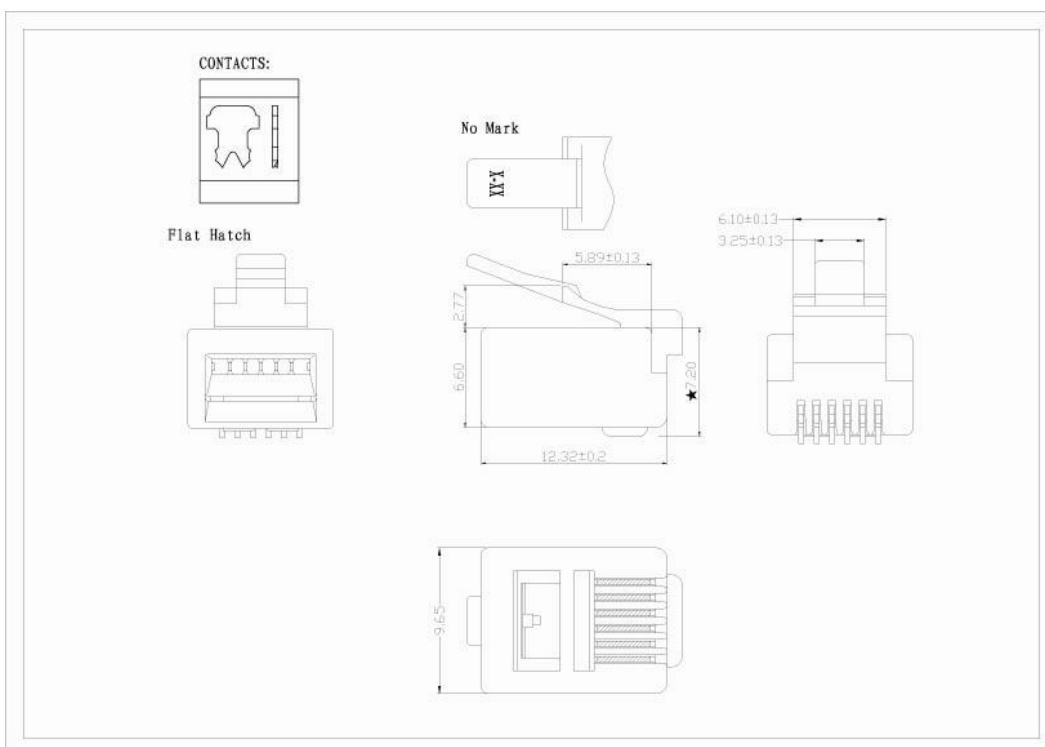

RJ-12 Modular Plug

121131

The equip® Modular Plug is made of high-quality materials and a sturdy component for the flat cable deployment.

I Key Feature

- For Telephone and modem flat cable
- Unshielded
- 6P6C
- Selling unit 100pcs/bag

I Structure