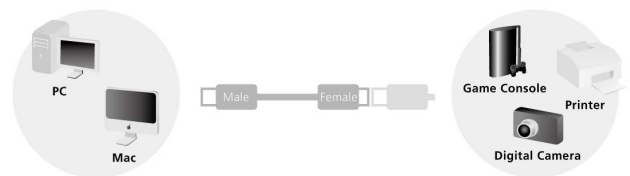

| Application Diagram

| Ordering Information

PN	EAN	Package Size	Weight
128850	4015867164723	280 x 170 x 20mm	55g
128851	4015867164730	280 x 170 x 20mm	80g
128852	4015867164747	280 x 170 x 20mm	151g

| Package Contents

- 1 x USB 2.0 Cable, A/M to A/F