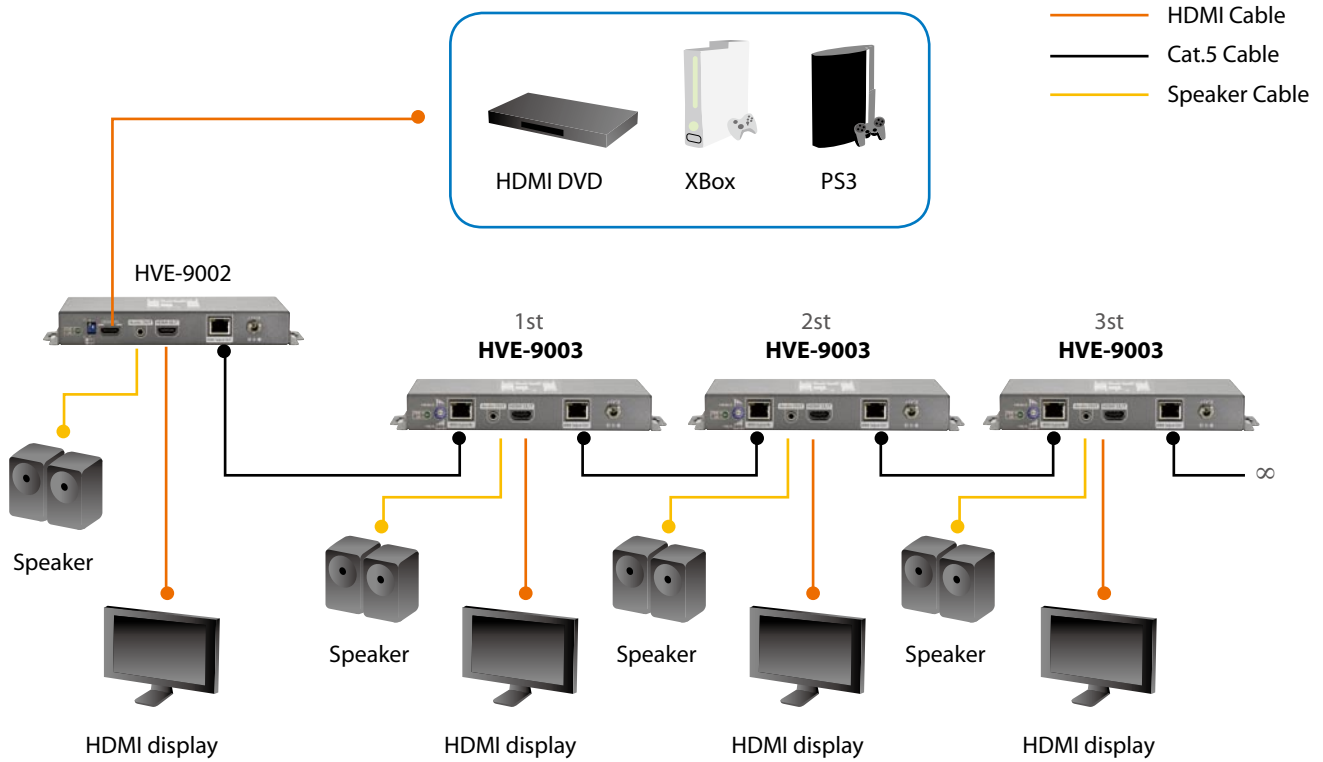

Introducing the HDSpider™ Series from LevelOne

The HDSpider™ Series is a collection of HDMI Cat.5 senders and receivers, offering a full range of HDMI extender solutions. Choose from our 7 different HDSpider extenders to build a flexible network to send your high-quality HDMI signals to greater distances, and at a reduced cost.

What does a Cat.5 receiver do?

This compact and simple to use device is deployed on the receiving end, where the HD monitor is located. Using Cat.5 cable to send the HDMI signal is the best way to reach extended distances and HVE-9000 also has a built-in equalization knob to help you fine tune your HD network.

To see this device in action, please see the diagram below.

Key Features

- Works with Cat.5, Cat.5e, Cat.6 Ethernet cable
- Transmission Distance of up to 60m for 1080i or 40m for 1080p
- Minimize the cable skew using 8-level adjustable equalization knob
- Provides Higher speed - 6.75Gbps
- HDMI deep color enables display with more natural and vivid colors
- HDMI 1.3c compliance(Full 3D support)

Product Diagram

Order Information

Package Contents

HVE-9003: HDSpider™ Cat.5 Cascadable HDMI Sender

HVE-9003 x 1

Power Adapter x 1

User Manual x 1