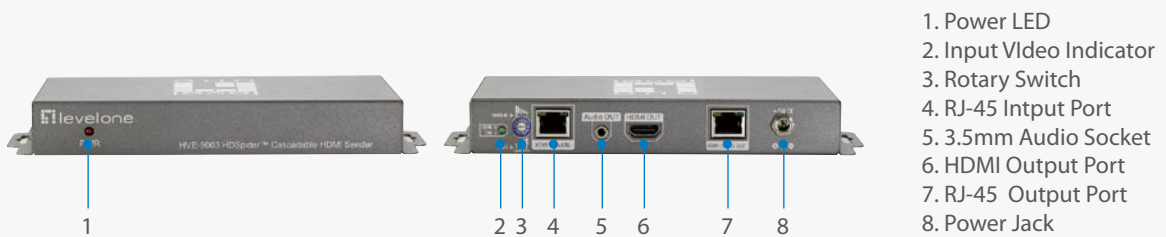

Key Features

- Works with Cat.5, Cat.5e, Cat.6 Ethernet cable
- Transmission Distance of up to 60m for 1080i or 40m for 1080p
- Minimize the cable skew using 8-level adjustable equalization knob
- Provides Higher speed - 6.75Gbps
- HDMI deep color enables display with more natural and vivid colors
- HDMI 1.3c compliance(Full 3D support)

Works Well With