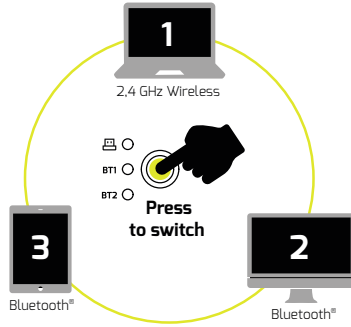

USB-C
charging port