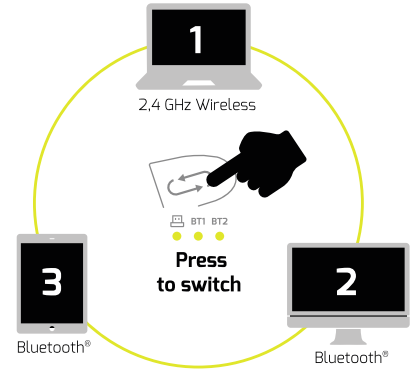

FreeWheel®
scroll technology:

For **USB-C & USB-A**
macOS®, Windows®, Chrome OS™ & Android™

Product Sheet
PORT-CONNECT.COM

Lateral scroll wheel for horizontal navigation

FreeWheel® technology for precise or ultra-fast scrolling

Button dedicated to pairing and multi-device selection
Bouton dédié à l'appairage et à la sélection multi-appareils

Roulette de défilement latérale permettant la navigation horizontale

FreeWheel® technologie permet un défilement précis ou ultra-rapide

Bouton dédié à l'appairage et à la sélection multi-appareils

EN Bluetooth® + 2.4GHz wireless & rechargeable Ultimate mouse

- 2.4GHz & Bluetooth® wireless professional mouse
- Built-in USB-C rechargeable battery
- FreeWheel® technology for ultra-fast and high-precision scrolling
- Lateral scroll wheel with left and right navigation
- Device selection mode enables connection to 3 separate devices (1 via 2.4GHz technology and 2 via Bluetooth®)
- Adjustable speed optical sensor 800 / 1600 / 2400 / 3200 / 4000 DPI
- Silent clicks for a peaceful working environment
- 6 buttons including wireless connection selection button
- Optimization of battery life with standby mode and ON/OFF button