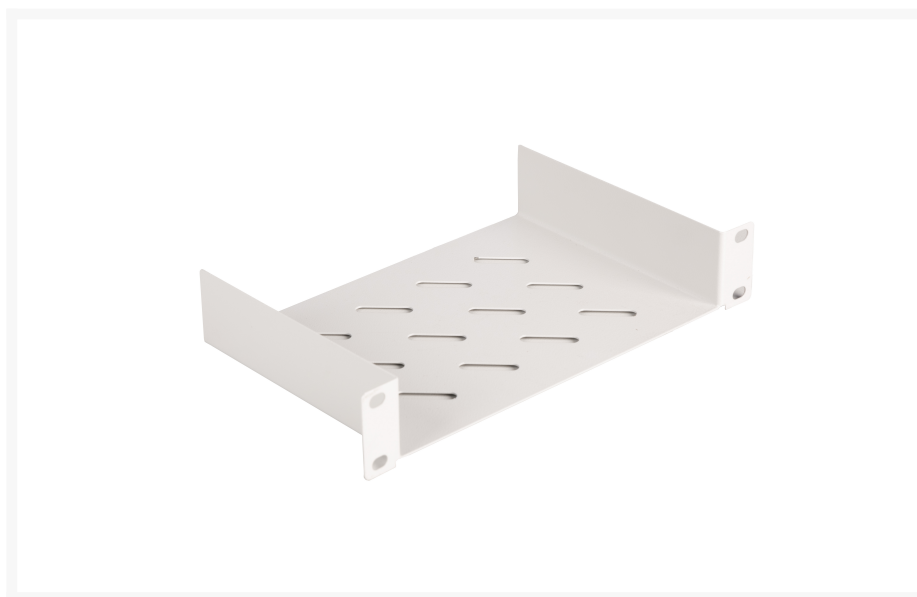

EQUIP FIXED SHELF 10', 1U, 150MM, GREY

Product Images

Short Description

1U 10 INCH SHELF D=150MM, LIGHT GREY

Description

1U 10 INCH SHELF D=150MM, LIGHT GREY

Additional Information

Number of cartons per pallet	16 piece
Pallet net weight	15000 gram
Pallet gross volume	0 cubic_decimeter
Package volume	3153150 cubic_centimeter
Maximum number of stacking cartons	4 piece
Pallet net length	1300 millimeter
Pallet net width	1050 millimeter
Pallet net height	2310 millimeter
Manual	No
Mounting kit	No
Size (imperial)	10 inch
Height	40 millimeter
Width	255 millimeter
Depth	150 millimeter
Material thickness	1 millimeter
Weight	340 gram
Wall mountable	No
Castor wheels	No
Rack capacity	1U
Number of layers per pallet	4 piece
Pallet gross weight	427800 gram
Harmonized System (HS) code	853710980019
Carbon footprint	0.171 kilogram
Quantity per pallet	960 piece
Sustainability compliance	Yes
Quantity per pack	60 piece

Package depth	160 millimeter
Package height	50 millimeter
Package width	285 millimeter
Quick installation guide	No
Package weight	90 gram
Color	Light Grey
EAN	4015867232736
Model Number	EZFS-10-1-15-G