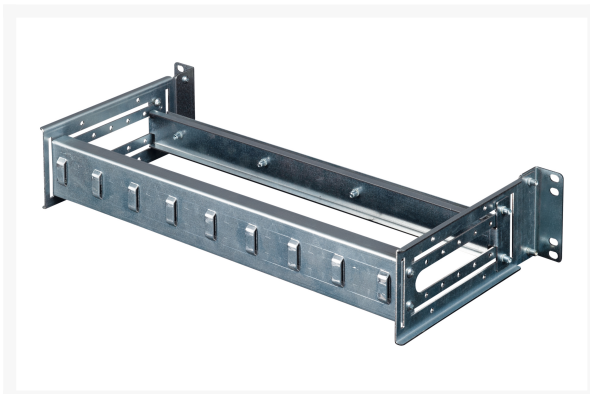

# EQUIP RAILS 19', 4U DIN, RAL7035 GREY

## Short Description

02U DIN RAIL MODULE

## Description

---

02U DIN RAIL MODULE WITH SUPPORT BAR FOR 19 INCHES AND 4U FRONT ASSEMBLY APPARATUS