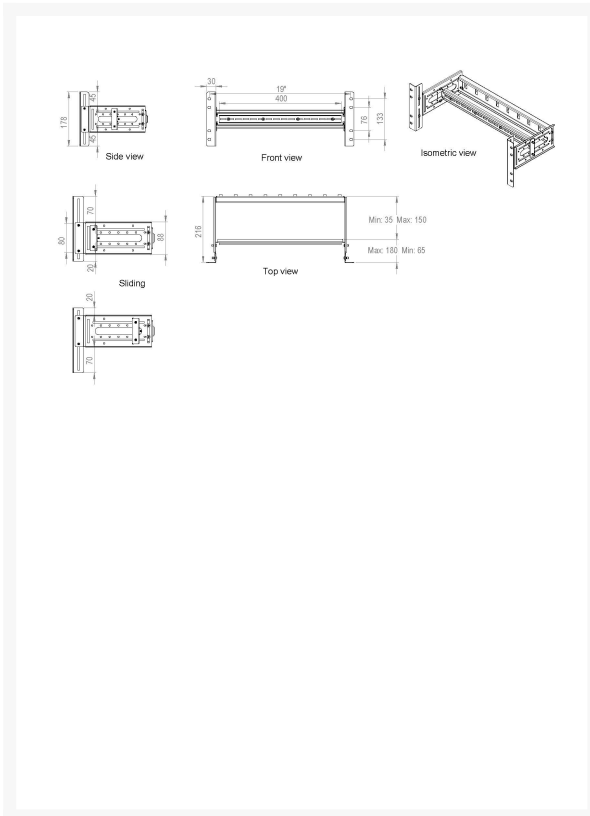

# EQUIP RAILS 19', 4U DIN, RAL7035 GREY

## Short Description

02U DIN RAIL MODULE

## Description

---

02U DIN RAIL MODULE WITH SUPPORT BAR FOR 19 INCHES AND 4U FRONT ASSEMBLY APPARATUS

Package depth	83 millimeter
Package height	55 millimeter
Package width	520 millimeter
Quick installation guide	No
Package weight	223 gram
Color	Black
EAN	4015867233252
Model Number	EZR-DIN-4