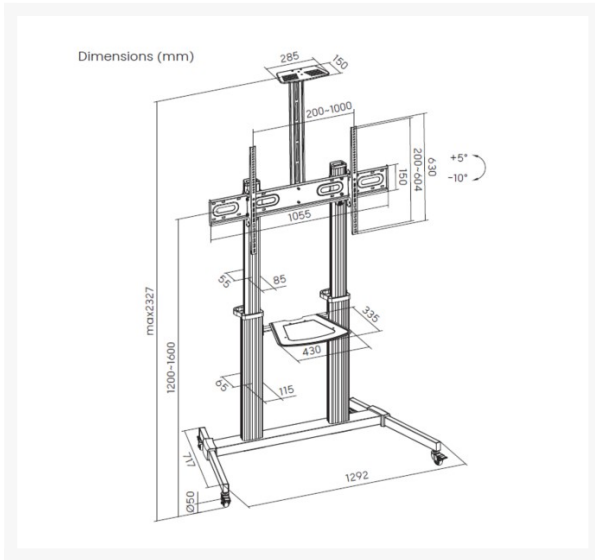

650631 60"-100" Eco Ultra-large Display TV Cart

Product Images

Short Description

- Max. Load Capacity: 100Kg
- Max VESA support 1000 x 600
- Height adjustment
- Free-tilting design for multiple monitor viewing angles
- Built-in Cable management
- Quick-release spring lock adjusts height effortlessly
- Quick assembly shelf assures easy post-intallation and height adjustable
- DVD/AV component shelf
- Wheels for mobility, lockable for safety
- Adjustable camera shelf/DVD shelf height for the desired position

Description

The Equip 650631 60"-100" Eco Ultra-large Display TV Cart is a versatile and mobile solution designed to accommodate large TVs ranging from 60-100" and loading capacity up to 100kg. This TV cart combines durability with eco-friendly materials, offering a sustainable option for displaying your ultra-large screen TV.

Solid base provides additional security by removing the possibility of tripped over and ensures reliable performance for years of use. Locking casters make TV carts easy to move and stop for. Internal cable management hides wires from view to keep a clutter-free appearance. Ideal for conferencing, public displays or other professional presentation.

Additional Information

Color	Black
EAN	4015867237670
Model Number	650631
Approval and Compliance	RoHS
Package Contents	Eco Ultra-large Display TV Cart Manual screws kits
Dimensions (W x D x H)	1292 x 717 x 2327 mm
Product weight (kg)	25067
Cable management	Yes
Compatible Display Size	60"-100"
Bracket type	Swivelable
Camera rack	No
Load Capacity (kg)	100
Material	Plastic, Stainless Steel, Aluminum
Screens support quantity	1
Support Curved TV (Monitors)	Yes
Tilt range	+5°~-10°
VESA compatibility	200x200,400x200,300x300, 400x400,600x400,800x400, 800x600,1000x600