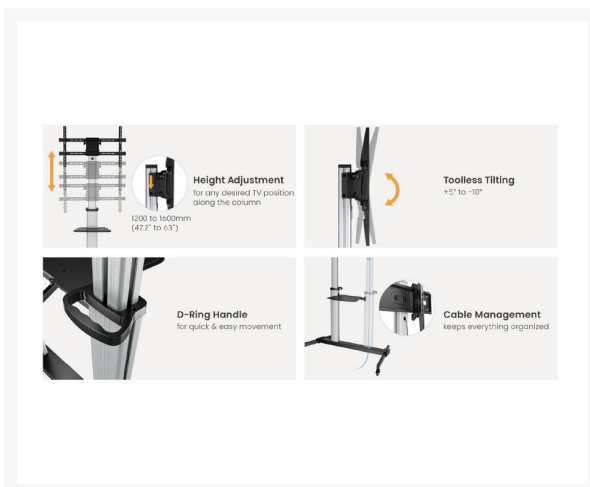

650631 60"-100" Eco Ultra-large Display TV Cart

Product Images

Short Description

- Max. Load Capacity: 100Kg
- Max VESA support 1000 x 600
- Height adjustment
- Free-tilting design for multiple monitor viewing angles
- Built-in Cable management
- Quick-release spring lock adjusts height effortlessly
- Quick assembly shelf assures easy post-intallation and height adjustable
- DVD/AV component shelf
- Wheels for mobility, lockable for safety
- Adjustable camera shelf/DVD shelf height for the desired position

Description

The Equip 650631 60"-100" Eco Ultra-large Display TV Cart is a versatile and mobile solution designed to accommodate large TVs ranging from 60-100" and loading capacity up to 100kg. This TV cart combines durability with eco-friendly materials, offering a sustainable option for displaying your ultra-large screen TV.

Solid base provides additional security by removing the possibility of tripped over and ensures reliable performance for years of use. Locking casters make TV carts easy to move and stop for. Internal cable management hides wires from view to keep a clutter-free appearance. Ideal for conferencing, public displays or other professional presentation.

Additional Information

Color	Black
EAN	4015867237670
Model Number	650631
Approval and Compliance	RoHS
Package Contents	Eco Ultra-large Display TV Cart Manual screws kits
Dimensions (W x D x H)	1292 x 717 x 2327 mm
Product weight (kg)	25067
Cable management	Yes
Compatible Display Size	60"-100"
Bracket type	Swivelable
Camera rack	No
Load Capacity (kg)	100
Material	Plastic, Stainless Steel, Aluminum
Screens support quantity	1
Support Curved TV (Monitors)	Yes
Tilt range	+5°~-10°
VESA compatibility	200x200,400x200,300x300, 400x400,600x400,800x400, 800x600,1000x600