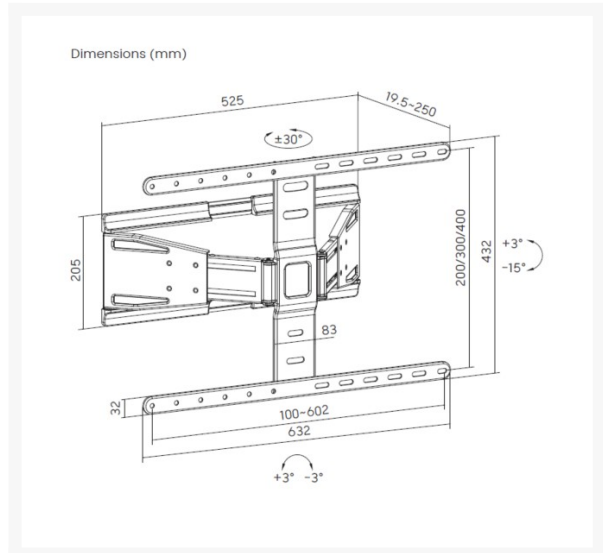

650344 43"-90" Ultra-Slim Full Motion TV Wall Mount Bracket

Product Images

Short Description

- Max. Load Capacity: 50Kg
- Max. VESA: 600x400
- Ultra-slim design
- Free-tilting design for multiple monitor viewing angles

Description

The Equip 650344 43"-90" Ultra-Slim Full Motion TV Wall Mount Bracket offers a sleek and versatile solution for mounting large TVs ranging from 43 inches to 90 inches. Engineered with precision, this bracket combines durability with a low-profile design to complement modern living spaces while maximizing viewing flexibility.

Constructed from high-grade materials, the bracket ensures strength and stability, securely holding your TV in place. Despite its ultra-slim profile, it provides full motion capabilities, allowing you to tilt, swivel, and extend your TV to achieve the perfect viewing angle from anywhere in the room.

Additional Information

Color	Black
EAN	4015867237649
Model Number	650344
Approval and Compliance	RoHS
Package Contents	Ultra-Slim Full Motion TV Wall Mount Bracket Manual screws kits
Dimensions (W x D x H)	632 x 250 x 432 mm
Product weight (kg)	4.9
Cable management	Yes
Compatible Display Size	43"-90"
Bracket type	Tiltable and Swivel
Installation	Solid Wall,Double Stud(406mm/450mm)
Distance to wall	19.5~250mm
Load Capacity (kg)	50
Material	Plastic, Stainless Steel
Pan (Swivel) range	+30°~-30°
Screens support quantity	1
Support Curved TV (Monitors)	Yes
Tilt range	+3°~-15°
VESA compatibility	100x200,200x200,200x300, 300x200,200x400,400x200, 300x300,300x400,400x300, 600x200,400x400,600x300, 600x400
Mount	Wall mount