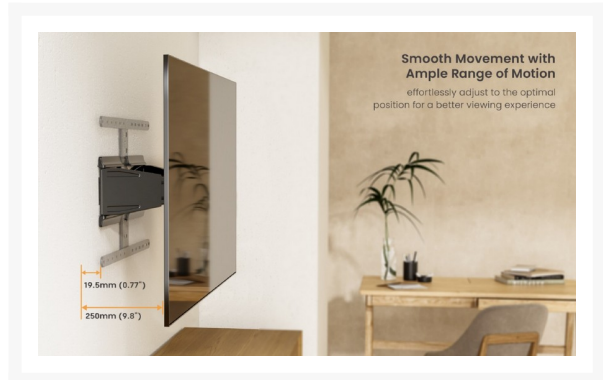

650344 43"-90" Ultra-Slim Full Motion TV Wall Mount Bracket

Product Images

Short Description

- Max. Load Capacity: 50Kg
- Max. VESA: 600x400
- Ultra-slim design
- Free-tilting design for multiple monitor viewing angles

- Swiveling Arm(s): offer(s) maximum viewing flexibility (makes every seat the best seat)
- Leveling adjustments: allow TV to be perfectly positioned after hanging
- Folding Design: saves space
- Decorative Covers: for a more elegant look
- Built-in Cable management
- VESA standards compliant

Description

The Equip 650344 43"-90" Ultra-Slim Full Motion TV Wall Mount Bracket offers a sleek and versatile solution for mounting large TVs ranging from 43 inches to 90 inches. Engineered with precision, this bracket combines durability with a low-profile design to complement modern living spaces while maximizing viewing flexibility.

Constructed from high-grade materials, the bracket ensures strength and stability, securely holding your TV in place. Despite its ultra-slim profile, it provides full motion capabilities, allowing you to tilt, swivel, and extend your TV to achieve the perfect viewing angle from anywhere in the room.