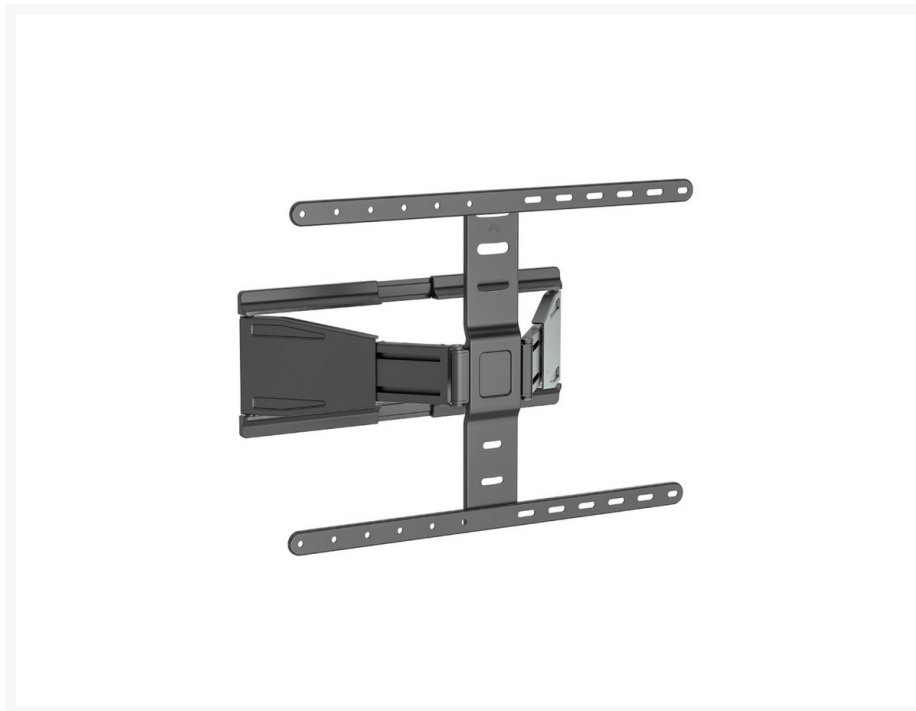

650344 43"-90" Ultra-Slim Full Motion TV Wall Mount Bracket

Product Images

Short Description

- Max. Load Capacity: 50Kg
- Max. VESA: 600x400
- Ultra-slim design
- Free-tilting design for multiple monitor viewing angles

- Swiveling Arm(s): offer(s) maximum viewing flexibility (makes every seat the best seat)
- Leveling adjustments: allow TV to be perfectly positioned after hanging
- Folding Design: saves space
- Decorative Covers: for a more elegant look
- Built-in Cable management
- VESA standards compliant

Description

The Equip 650344 43"-90" Ultra-Slim Full Motion TV Wall Mount Bracket offers a sleek and versatile solution for mounting large TVs ranging from 43 inches to 90 inches. Engineered with precision, this bracket combines durability with a low-profile design to complement modern living spaces while maximizing viewing flexibility.

Constructed from high-grade materials, the bracket ensures strength and stability, securely holding your TV in place. Despite its ultra-slim profile, it provides full motion capabilities, allowing you to tilt, swivel, and extend your TV to achieve the perfect viewing angle from anywhere in the room.