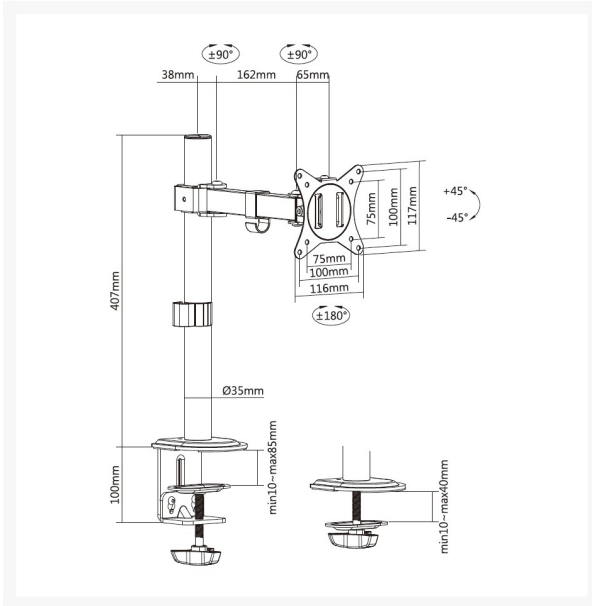

650166 17"-32" Articulating Monitor Desk Mount Bracket, White

Product Images

Short Description

- Mounting Option: Clamp (10-85mm) /Grommet (10-40mm)
- Max. Load Capacity: 9Kg
- Max. VESA: 100x100
- Screen Rotation: 360°
- Height adjustment
- Full motion mount
- Cable clips keep cables organized and protected
- VESA standards compliant
- Slide-in VESA plate provides easy access for attachment and detachment

Description

The equip 650166 Monitor Desk Mount Bracket is a versatile mounting solution for monitors sized between 17 inches and 32 inches your LCD/LED monitor. It offers adjustable articulation, allowing you to tilt, swivel, and rotate your monitor for ergonomic

viewing positions.

The bracket is designed to free up desk space and create a streamlined setup. Its durable construction ensures stability and support for your monitor. With a white finish, it adds a modern touch to your workspace. Easy to install and with cable management features, this desk mount bracket is ideal for creating a comfortable and organized work environment.

A convenient phone slot located on the base. A detachable VESA plate for user-friendly installation.

Additional Information

Color	White
EAN	4015867237625
Model Number	650166
Approval and Compliance	RoHS
Package Contents	Articulating Monitor Desk Mount Bracket Manual screws kits
Dimensions (W x D x H)	116 x 308 x 561 mm
Product weight (kg)	2.37
Cable management	Yes
Pipe Size (Pole height)	407mm
Quick Installation VESA Plate	Yes
Compatible Display Size	17"-32"
Installation	Clamp,Grommet
Load Capacity (kg)	9
Material	Plastic, Stainless Steel
Mount	Desk mount
Pan (Swivel) range	+90°~-90°
Screen Rotation	+180°~-180°
Screens support quantity	1
Support Curved TV (Monitors)	Yes
Tilt range	+45°~-45°
VESA compatibility	75x75,100x100