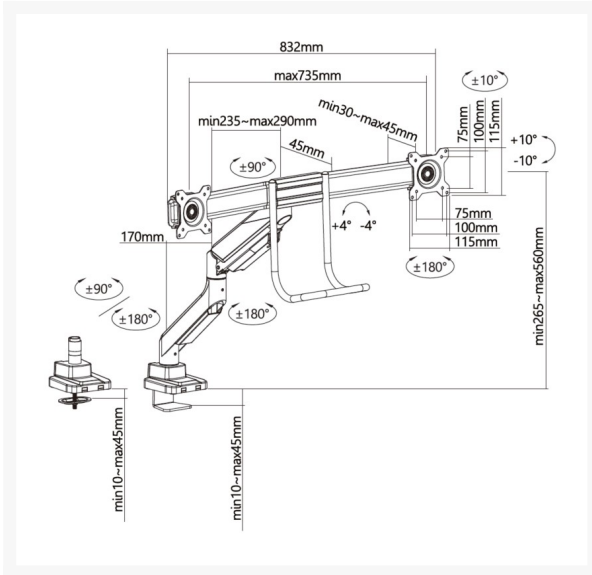

650161 17"-32" Dual Monitor Desk Mount Bracket

Product Images

Short Description

- Max. Load Capacity: 9Kg (per screen)
- Max. VESA: 100x100
- Mounting Option: Clamp/Grommet
- Gas Spring-Assisted Monitor Arm
- Easy-Grip Handle: makes pull-down and placement a snap
- Sliding Horizontal Monitor Bar: for easy seamless monitor placement
- Curved Horizontal Rail: for improved viewing position
- VESA standards compliant
- Cable clips keep cables organized and protected

Description

The Equip 650161 17"-32" Dual Monitor Desk Mount Bracket is a versatile and efficient solution for organizing your workspace. This adjustable mount is designed to accommodate monitors ranging from 17 inches to 32 inches in size, providing flexibility for various display setups.

Whether you're a professional requiring a dual-monitor setup for enhanced productivity or a gamer seeking an immersive experience, this desk mount bracket is designed to meet your needs. Upgrade your workspace with the 17"-32" Dual Monitor Desk Mount Bracket for a streamlined and efficient computing environment.

Additional Information

Color	Grey
EAN	4015867236031
Model Number	650161
Compatible Display Size	17"-32", 17"-32"
Approval and Compliance	RoHS & REACH
Compatible display size	17"-32"
Package Contents	Desk Mount Bracket User Manual Screws kits
Product weight (kg)	6.4
Dimensions (W x D x H)	850 x 640 x 690 mm
Screen Rotation	+180°~-180°
Quick Installation VESA Plate	Yes
Support Curved TV (Monitors)	Yes
Cable management	Yes
Installation	Clamp,Grommet
Material	Plastic, Stainless Steel, Aluminum
VESA compatibility	75x75,100x100
Tilt range	+10°~-10°
Screens support quantity	2
Pan (Swivel) range	+10°~-10°
Mount	Desk mount
Load Capacity (kg)	9 kg