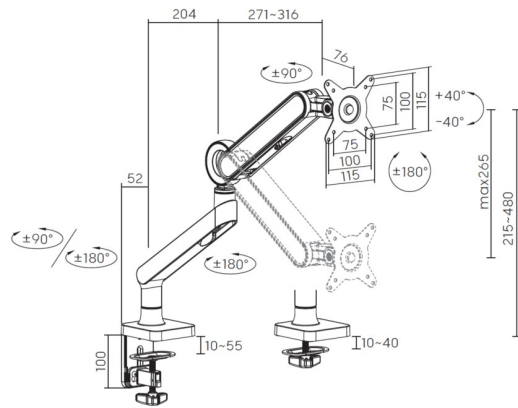

650184 17"-35" Premium Monitor Desk Mount Bracket, Black

Product Images

Dimensions (mm)

Short Description

- Max. Load Capacity: 10.5Kg
- Max. VESA: 75x75, 100x100
- Sturdy and lightweight aluminum construction
- Gas spring structure offers perfect counterbalance presentation in all directions
- Built-in spring tension gauge can be easily adjusted to fit varied weights on the arm
- Tool-free height adjustment
- VESA standards compliant
- Free-tilting design for multiple monitor viewing angles
- Detachable VESA Plate Design
- Cable clips keep cables organized and protected

Description

The Equip 650184 17"-35" Premium Monitor Desk Mount Bracket is a high-quality and versatile solution designed to elevate your workspace. This premium mount is crafted to support monitors ranging from 17 inches to 35 inches in size, providing stability and flexibility for a superior display experience.

The adjustable features of this premium mount allow for personalized positioning, enabling optimal ergonomic arrangements tailored to your preferences. Whether you're a professional requiring precision in your work or a gamer seeking an immersive display setup, this premium bracket delivers on both performance and style.

Additional Information

Color	Black
EAN	4015867236093
Model Number	650184
Compatible Display Size	17"-35"
Approval and Compliance	RoHS & REACH
Package Contents	Desk Mount Bracket User Manual Screws kits
Product weight (kg)	2.95
Dimensions (W x D x H)	115 x 603 x 652 mm
Screen Rotation	+180°~-180°
Quick Installation VESA Plate	Yes
Support Curved TV (Monitors)	Yes
Cable management	Yes
Installation	Clamp,Grommet
Material	Plastic, Stainless Steel, Aluminum
VESA compatibility	75x75,100x100
Tilt range	+40°~-40°
Screens support quantity	1
Pan (Swivel) range	+90°~-90°
Mount	Desk mount
Load Capacity (kg)	10.5kg