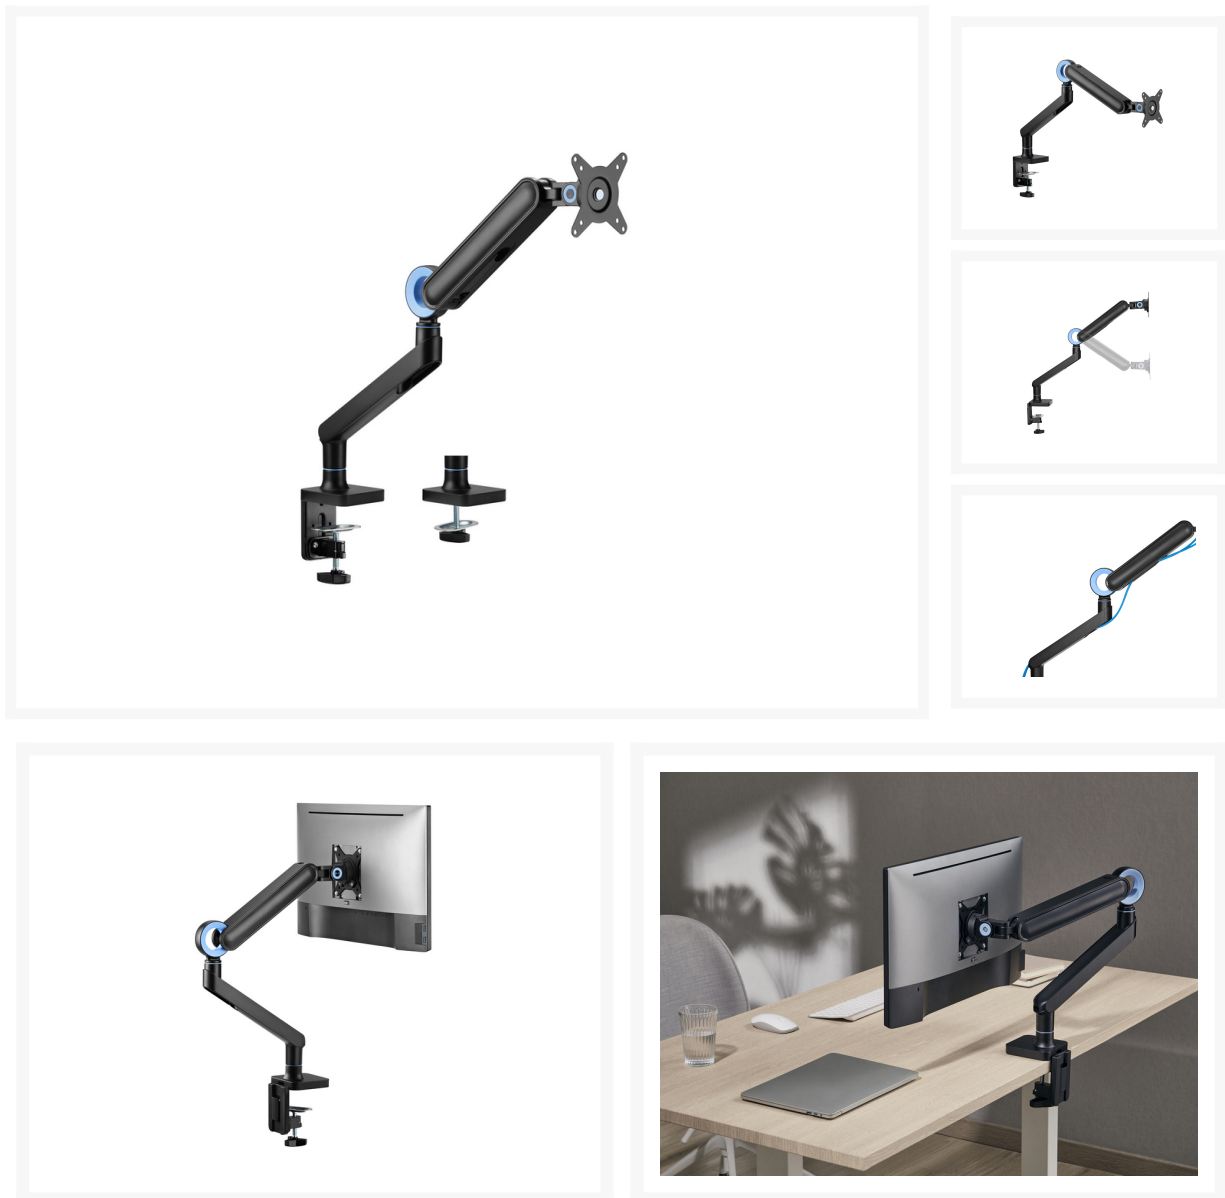

650184 17"-35" Premium Monitor Desk Mount Bracket, Black

Product Images

Dimensions (mm)

Short Description

- Max. Load Capacity: 10.5Kg
- Max. VESA: 75x75, 100x100
- Sturdy and lightweight aluminum construction
- Gas spring structure offers perfect counterbalance presentation in all directions
- Built-in spring tension gauge can be easily adjusted to fit varied weights on the arm
- Tool-free height adjustment
- VESA standards compliant
- Free-tilting design for multiple monitor viewing angles
- Detachable VESA Plate Design
- Cable clips keep cables organized and protected

Description

The Equip 650184 17"-35" Premium Monitor Desk Mount Bracket is a high-quality and versatile solution designed to elevate your workspace. This premium mount is crafted to support monitors ranging from 17 inches to 35 inches in size, providing stability and flexibility for a superior display experience.

Crafted with precision and durability in mind, the premium desk mount bracket ensures a secure and stable foundation for monitors with varying weights. The sleek and modern design complements your workspace aesthetics, creating a professional and organized look.

The adjustable features of this premium mount allow for personalized positioning, enabling optimal ergonomic arrangements tailored to your preferences. Whether you're a professional requiring precision in your work or a gamer seeking an immersive display setup, this premium bracket delivers on both performance and style.