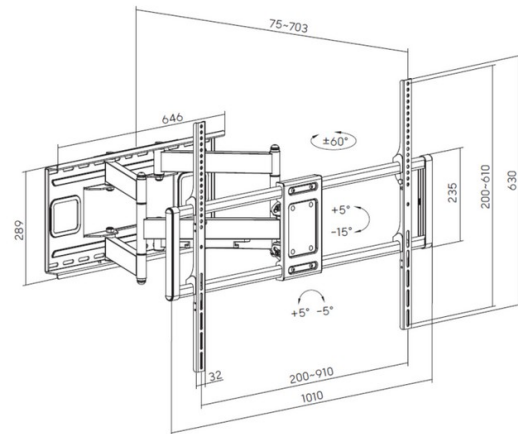

# 650343 60-120" Heavy-Duty Full Motion TV Mount Bracket

## Product Images

Dimensions (mm)

## Short Description

- Max. Load Capacity: 120Kg
- Max. VESA: 900x600
- VESA standards compliant
- Extending Arm: provides a wide range of viewing angles
- Swiveling Arm(s): offer(s) maximum viewing flexibility
- Quick-Release Latch: locks/unlocks the display in place
- Built-in level adjustment ensures perfect positioning
- Free-Tilting Design: makes easy forward or backward adjustment for better viewing and reduced glare

## Additional Information

---

Color	Black
EAN	4015867235096
Model Number	650343
Approval and Compliance	REACH, RoHS
Package Contents	TV Mount Bracket User Manual Screws Kits
Product weight (kg)	16.1
Dimensions (W x D x H)	1010 x 703 x 630 mm
Support Curved TV (Monitors)	Yes
Cable management	Yes
Installation	Solid Wall, Double Stud (406mm/450mm/600mm)
Mounting hole pattern	Universal
Material	Stainless Steel
Distance to wall	75~703mm
Bracket type	Tiltable & Swivel
VESA compatibility	200x200,300x200,400x200, 300x300,400x300,400x400, 600x400,800x400,800x600, 900x600
Tilt range	+5°~-5°
Screens support quantity	1
Pan (Swivel) range	+60°~-60°
Mount	Wall mount
Load Capacity (kg)	120