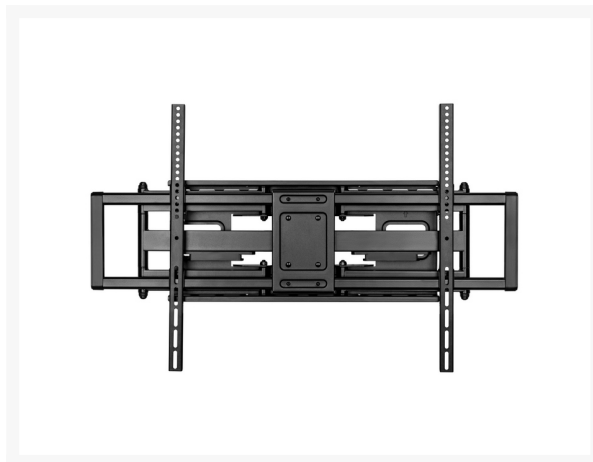

650343 60-120" Heavy-Duty Full Motion TV Mount Bracket

Product Images