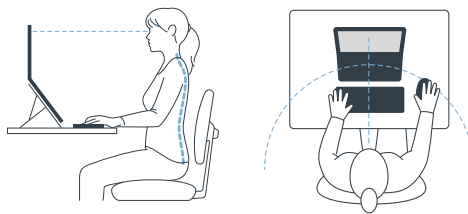

Portable

Ergonomic

Quick Technical Specifications

Laptop height settings	43 to 55 degrees, 5 adjustments
Suits laptops	10-17 inch screen
Footprint on table	min.160 x 278 mm
Size when folded	200 x 278 mm
Weight	95 g
Usage	attached to the bottom of the laptop
Colour	natural aluminium
Product code	ST1060U

UNO Ergonomics

Reasons to Buy

Boost Your Productivity: Improve your work efficiency with UNO's ergonomic design, which enhances comfort and reduces strain, for increased productivity.

Ease Your Neck & Back Discomfort: UNO elevates your laptop to reduce pain and support healthier posture during long work sessions.