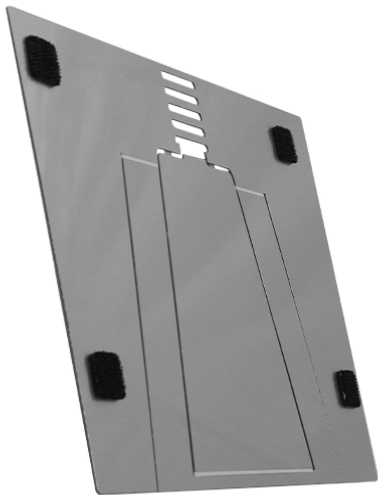

UNO

attachable laptop stand: thinnest
integrated ergonomics

Key Features and Benefits

Ergonomic Design & Compliance: Fully complies with European and UK ergonomic regulations, raising screen to enable ergonomic work posture.

Portability: Folds flat to easily fit in a laptop bag.

Lifetime Warranty: Guaranteed for life against malfunction.

Small Footprint: Minimal desk space required.

For laptops

Attachable

Lightweight

Height adjustable

Portable

Ergonomic

Quick Technical Specifications

Laptop height settings	43 to 55 degrees, 5 adjustments
Suits laptops	10-17 inch screen
Footprint on table	min.160 x 278 mm
Size when folded	200 x 278 mm
Weight	95 g
Usage	attached to the bottom of the laptop
Colour	natural aluminium
Product code	ST1060U